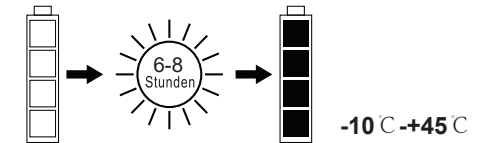

# GLOBO

LIGHTING

[www.globo-lighting.com](http://www.globo-lighting.com)

33971

Replaceable rechargeable battery

GLOBO Handels GmbH  
Gewerbestr. 3  
A-9184 Sankt Peter  
Austria  
[www.globo-lighting.com](http://www.globo-lighting.com)  
[office@globo-lighting.com](mailto:office@globo-lighting.com)