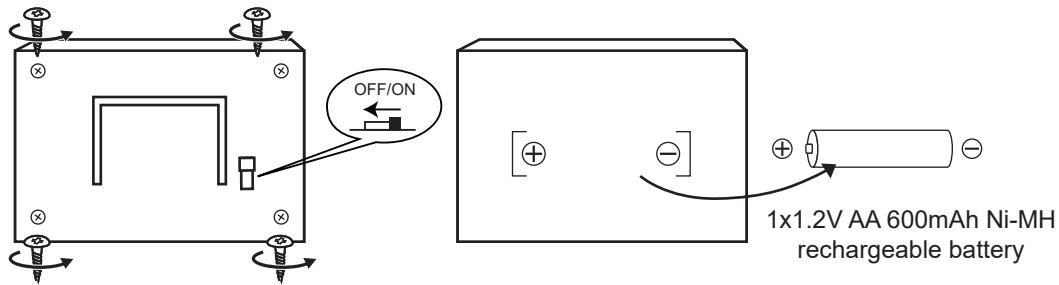

# GLOBO

LIGHTING

[www.globo-lighting.com](http://www.globo-lighting.com)

33971

Replaceable rechargeable battery

GLOBO Handels GmbH  
Gewerbestr. 3  
A-9184 Sankt Peter  
Austria  
[www.globo-lighting.com](http://www.globo-lighting.com)  
[office@globo-lighting.com](mailto:office@globo-lighting.com)