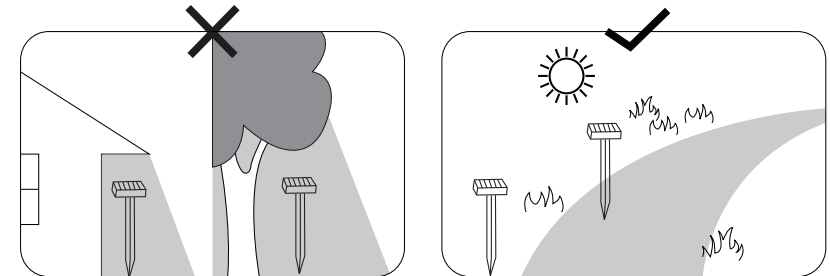

# GLOBO

LIGHTING

[www.globo-lighting.com](http://www.globo-lighting.com)

33971

Replaceable rechargeable battery

GLOBO Handels GmbH  
Gewerbestr. 3  
A-9184 Sankt Peter  
Austria  
[www.globo-lighting.com](http://www.globo-lighting.com)  
[office@globo-lighting.com](mailto:office@globo-lighting.com)