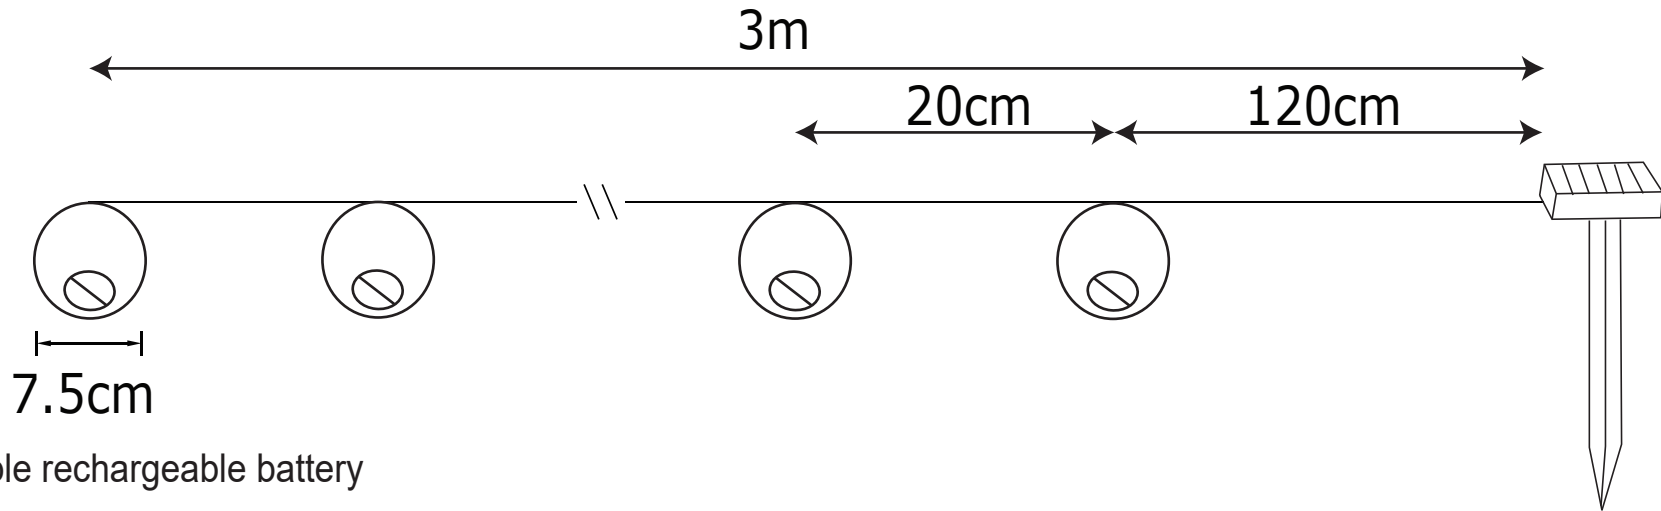

# GLOBO

LIGHTING

[www.globo-lighting.com](http://www.globo-lighting.com)

33971

Replaceable rechargeable battery

GLOBO Handels GmbH  
Gewerbestr. 3  
A-9184 Sankt Peter  
Austria  
[www.globo-lighting.com](http://www.globo-lighting.com)  
[office@globo-lighting.com](mailto:office@globo-lighting.com)