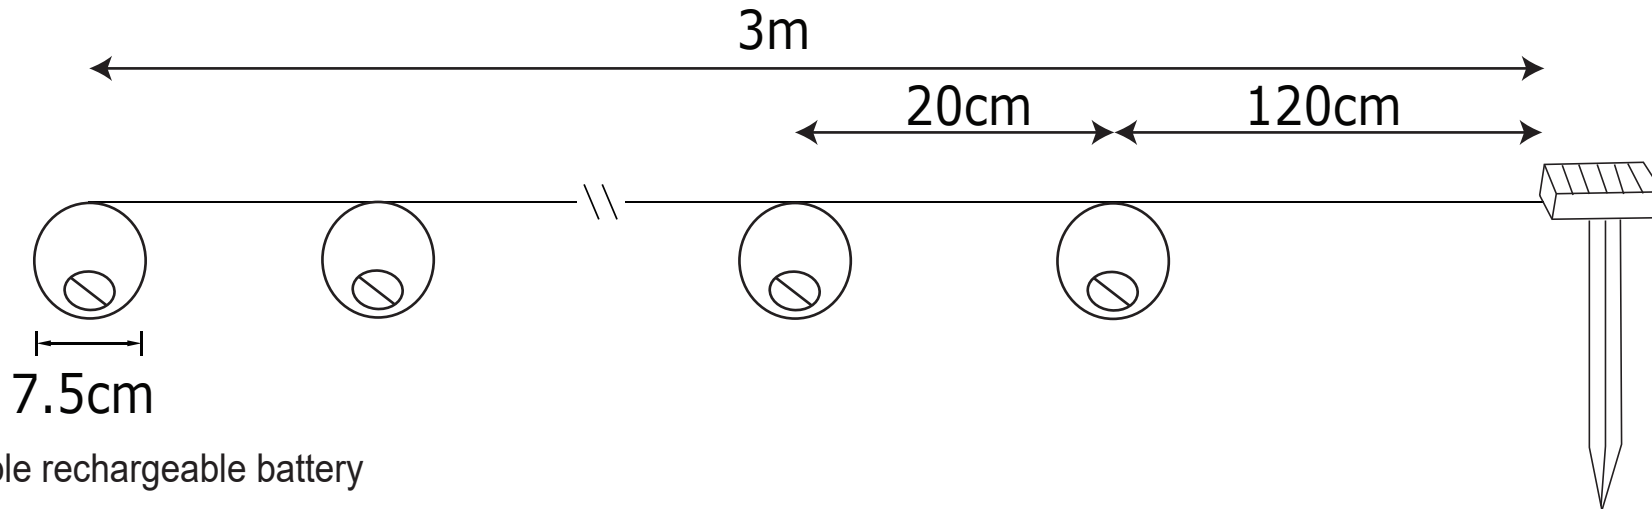

GLOBO

LIGHTING

www.globo-lighting.com

33971W

Replaceable rechargeable battery

GLOBO Handels GmbH
Gewerbestr. 3
A-9184 Sankt Peter
Austria
www.globo-lighting.com
office@globo-lighting.com