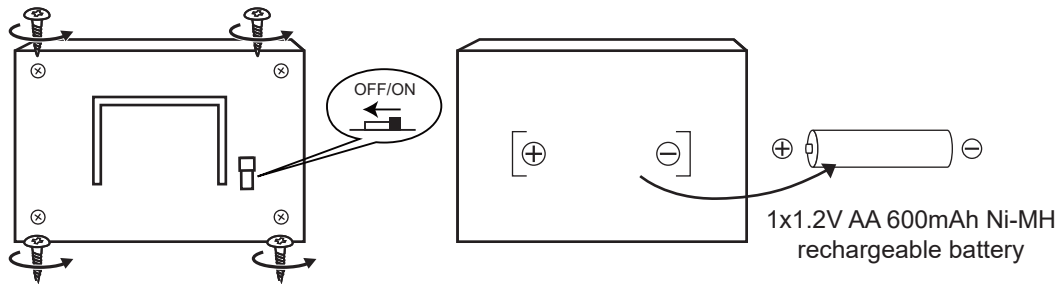

GLOBO

LIGHTING

www.globo-lighting.com

33971W

Replaceable rechargeable battery

GLOBO Handels GmbH
Gewerbestr. 3
A-9184 Sankt Peter
Austria
www.globo-lighting.com
office@globo-lighting.com