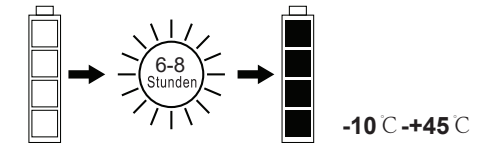

GLOBO

LIGHTING

www.globo-lighting.com

33971W

Replaceable rechargeable battery

GLOBO Handels GmbH
Gewerbestr. 3
A-9184 Sankt Peter
Austria
www.globo-lighting.com
office@globo-lighting.com