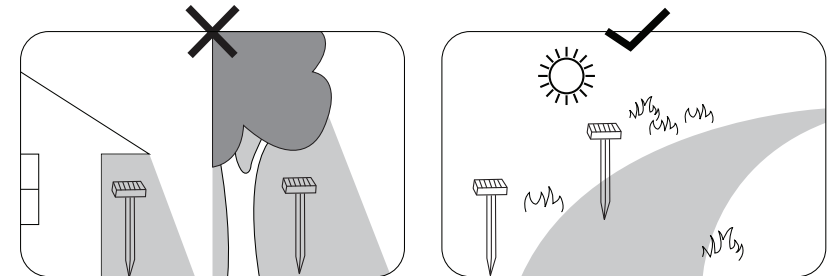

GLOBO

LIGHTING

www.globo-lighting.com

33971W

Replaceable rechargeable battery

GLOBO Handels GmbH
Gewerbestr. 3
A-9184 Sankt Peter
Austria
www.globo-lighting.com
office@globo-lighting.com