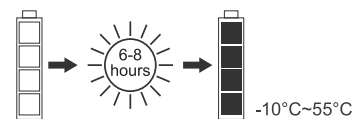

GLOBO

LIGHTING

36498

1x 10W LED 3.7V

1x 3.7V 2000mAh Li-ion battery incl.