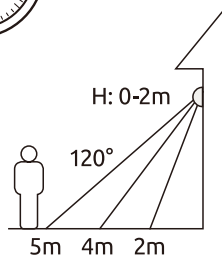

GLOBO

LIGHTING

36498

1x 10W LED 3.7V

1x 3.7V 2000mAh Li-ion battery incl.