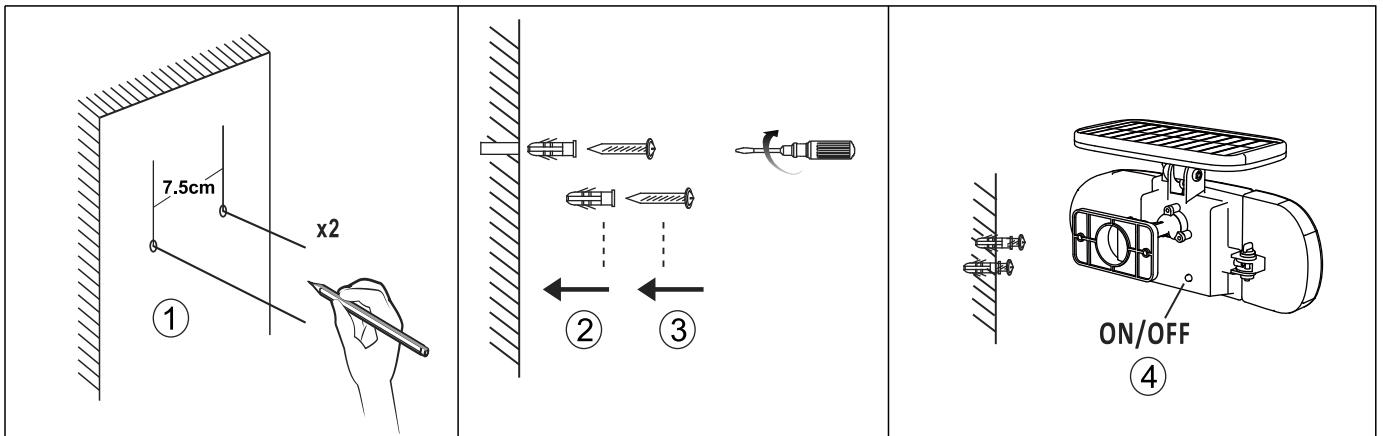

GLOBO

LIGHTING

36498

1x 10W LED 3.7V

1x 3.7V 2000mAh Li-ion battery incl.