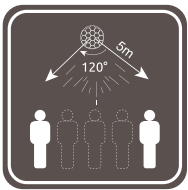

GLOBO

LIGHTING

36498

1x 10W LED 3.7V

1x 3.7V 2000mAh Li-ion battery incl.