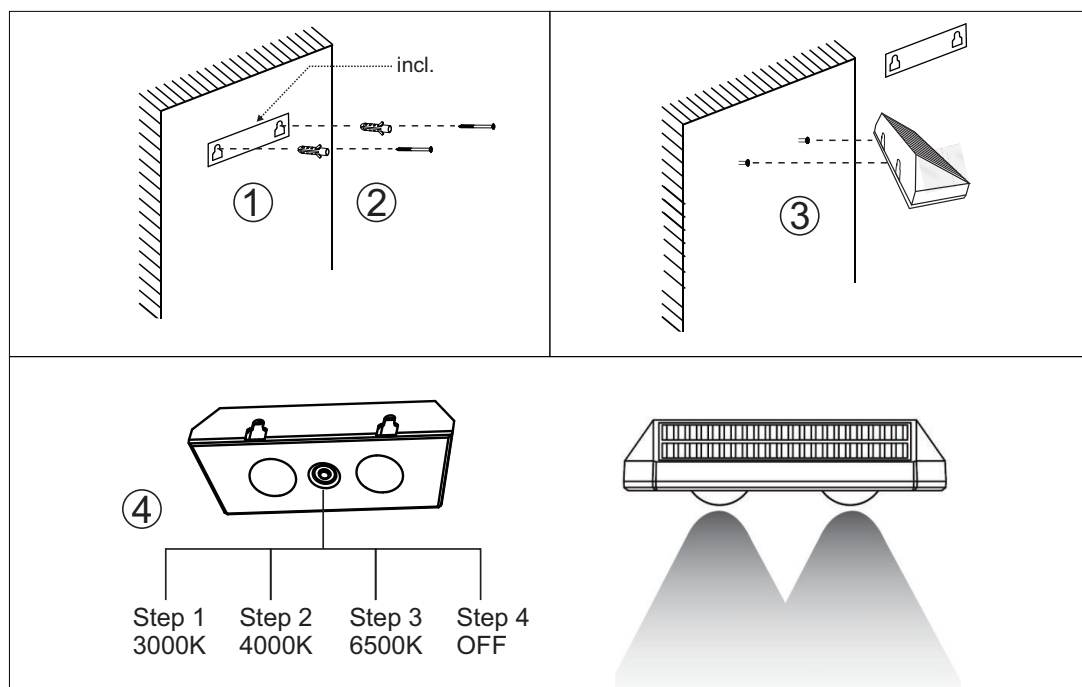

GLOBO

LIGHTING

36499

Installation:

each incl. 1x 500mAh Lithium battery, 2x 0.4W, 3V LED

GLOBO Handels GmbH
Gewerbestrasse 3
A-9184 Sankt Peter, Austria
www.globo-lighting.com
office@globo-lighting.com