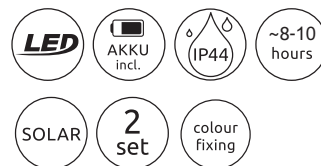

GLOBO

LIGHTING

36499

Installation:

each incl. 1x 500mAh Lithium battery, 2x 0.4W, 3V LED

GLOBO Handels GmbH
Gewerbestrasse 3
A-9184 Sankt Peter, Austria
www.globo-lighting.com
office@globo-lighting.com