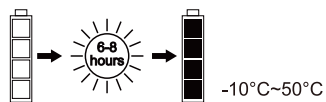

GLOBO

LIGHTING

36499

Installation:

each incl. 1x 500mAh Lithium battery, 2x 0.4W, 3V LED

GLOBO Handels GmbH
Gewerbestrasse 3
A-9184 Sankt Peter, Austria
www.globo-lighting.com
office@globo-lighting.com