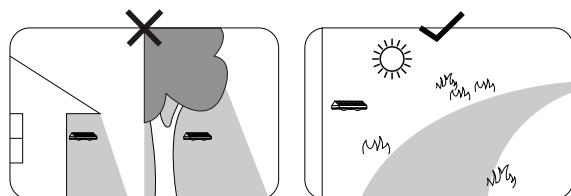

GLOBO

LIGHTING

36499

Installation:

each incl. 1x 500mAh Lithium battery, 2x 0.4W, 3V LED

GLOBO Handels GmbH
Gewerbestrasse 3
A-9184 Sankt Peter, Austria
www.globo-lighting.com
office@globo-lighting.com