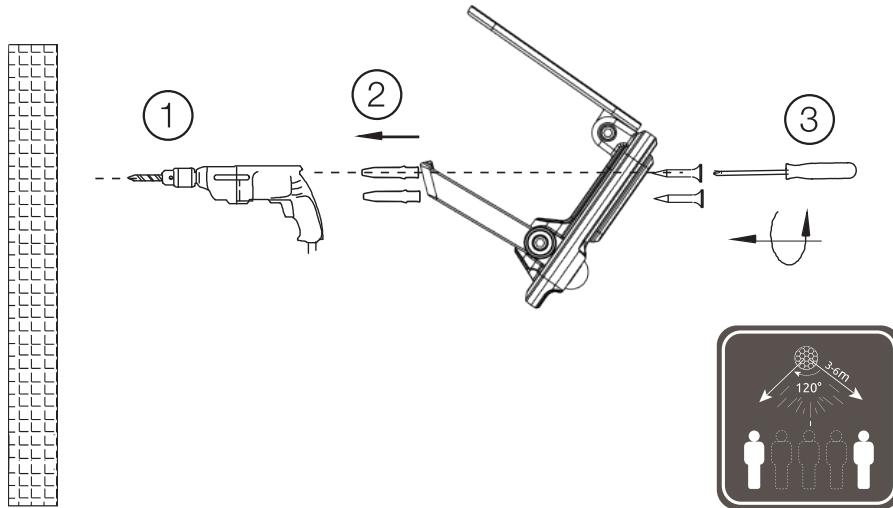

# GLOBO

LIGHTING

36500

- ① 1. Long press 2sec.: ON
- ② 2. Short press: Change sensor mode ① & ②
- ③ 3. Long press 2sec.: OFF