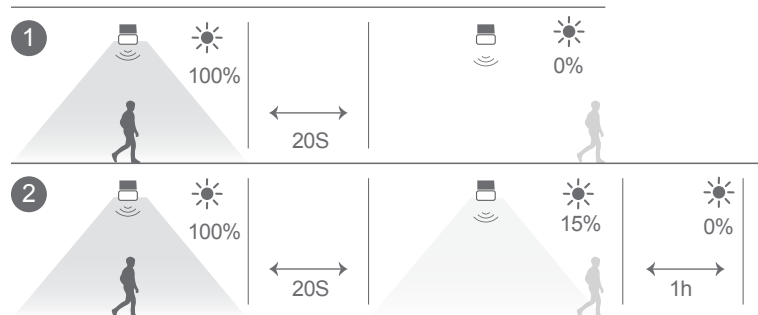

# GLOBO

LIGHTING

36500

- ① 1. Long press 2sec.: ON
- ② 2. Short press: Change sensor mode ① & ②
- ③ 3. Long press 2sec.: OFF