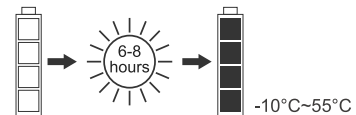

# GLOBO

LIGHTING

36500

- ① 1. Long press 2sec.: ON
- ② 2. Short press: Change sensor mode ① & ②
- ③ 3. Long press 2sec.: OFF