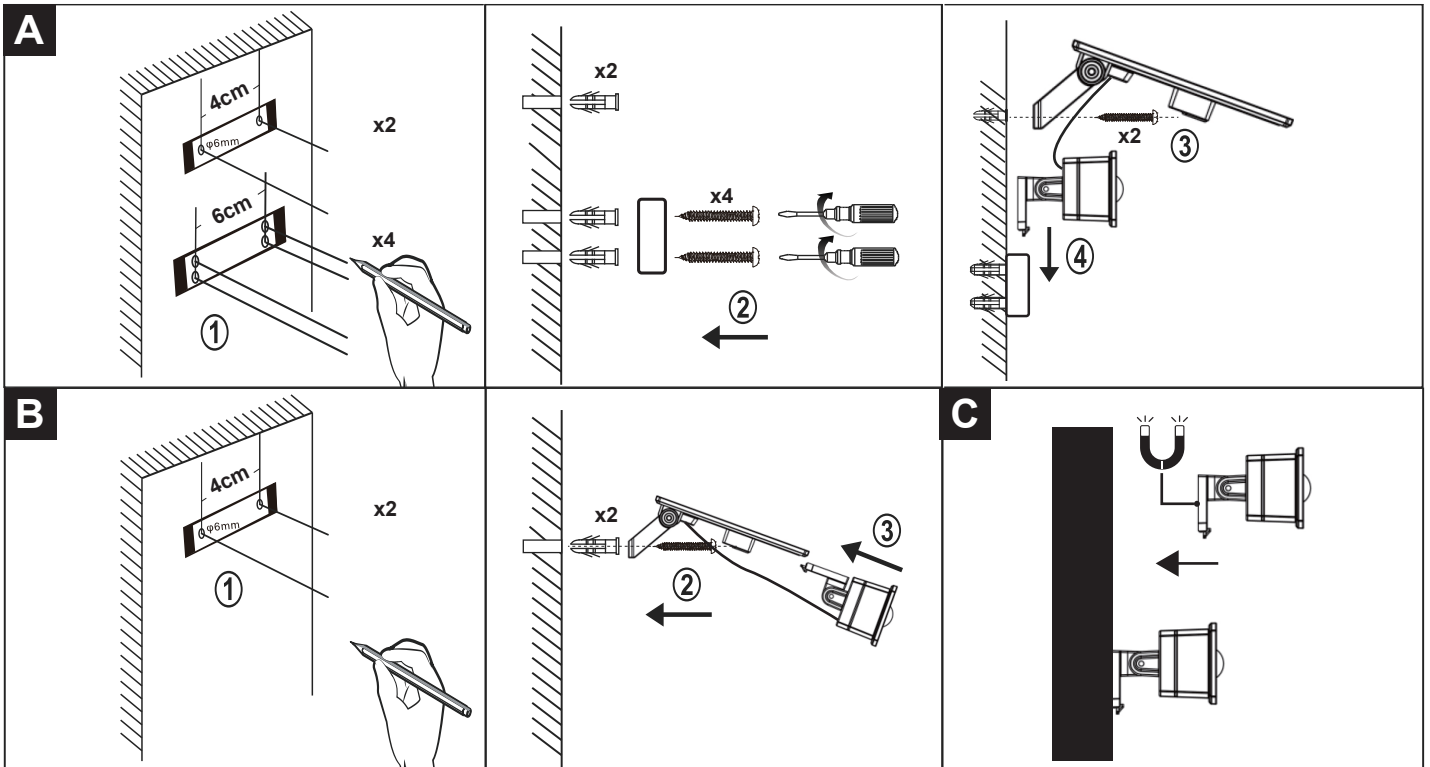

# GLOBO

LIGHTING

36501

incl. 1x3m connect wire

IP65 LED AKKU incl. ~10-12 hours sensor incl.

1. Long press 2sec.: ON  
2. Short press: Change sensor mode ① & ②  
3. Long press 2sec.: OFF

100% 20S 0%  
100% 20S 15% 0% 1h