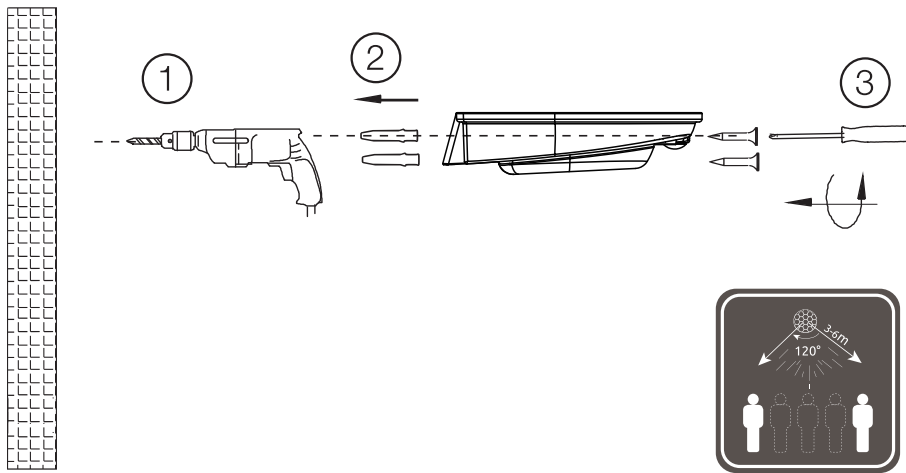

GLOBO

LIGHTING

36502

- 1. Long press 2sec.: ON
- 2. Short press: Change sensor mode ① & ② & ③
- 3. Long press 2sec.: OFF

1 x LED 2,5W 3.7V
1x 1200mAh 18650 3.7V battery

AKKU DATA

Li-ion RECHARGEABLE

*Manufacturer: Jiang Xi Cheng jiang new energy Co., Ltd
Address: Zhongcheng Industrial Park, Wuning County Industrial Park, Jiujiang City, Jiangxi Province
Model: INR18650 1200mAh 3.7V 4.44Wh