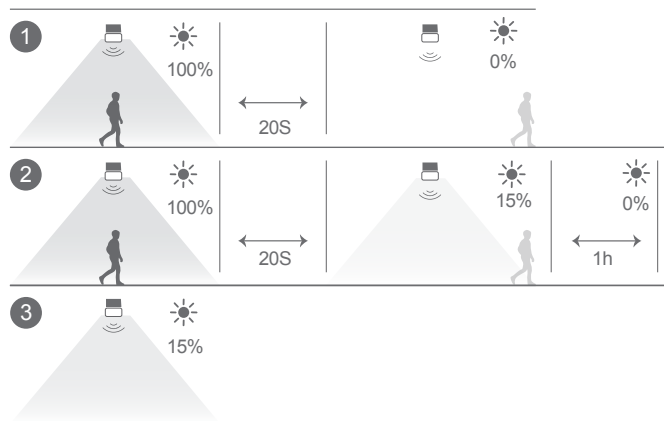

GLOBO

LIGHTING

36502

- 1. Long press 2sec.: ON
- 2. Short press: Change sensor mode ① & ② & ③
- 3. Long press 2sec.: OFF

1 x LED 2,5W 3.7V
1x 1200mAh 18650 3.7V battery

AKKU DATA

Li-ion RECHARGEABLE

*Manufacturer: Jiang Xi Cheng jiang new energy Co., Ltd
Address: Zhongcheng Industrial Park, Wuning County Industrial Park, Jiujiang City, Jiangxi Province
Model: INR18650 1200mAh 3.7V 4.44Wh