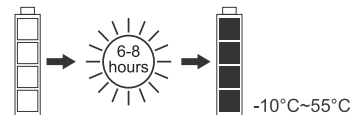

GLOBO

LIGHTING

36502

- 1. Long press 2sec.: ON
- 2. Short press: Change sensor mode ① & ② & ③
- 3. Long press 2sec.: OFF

1 x LED 2,5W 3.7V
1x 1200mAh 18650 3.7V battery

AKKU DATA

Li-ion RECHARGEABLE

*Manufacturer: Jiang Xi Cheng jiang new energy Co., Ltd
Address: Zhongcheng Industrial Park, Wuning County Industrial Park, Jiujiang City, Jiangxi Province
Model: INR18650 1200mAh 3.7V 4.44Wh