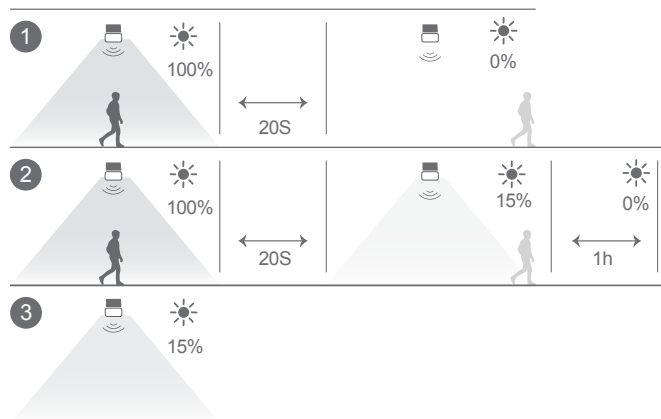

GLOBO

LIGHTING

36503

- ⓐ 1. Long press 2sec.: ON
- 2. Short press: Change sensor mode ① & ② & ③
- 3. Long press 2sec.: OFF

1x 2.5W 3.7V LED
1x 3.7V 1200mh 3.7V Li-ion Battery

AKKU DATA

Li-ion RECHARGEABLE

*Manufacturer: Jiang Xi Cheng jiang new energy Co., Ltd
Address: Zhongcheng Industrial Park, Wuning County Industrial Park, Jiujiang City, Jiangxi Province
Model: INR18650 1200mAh 3.7V 4.44Wh