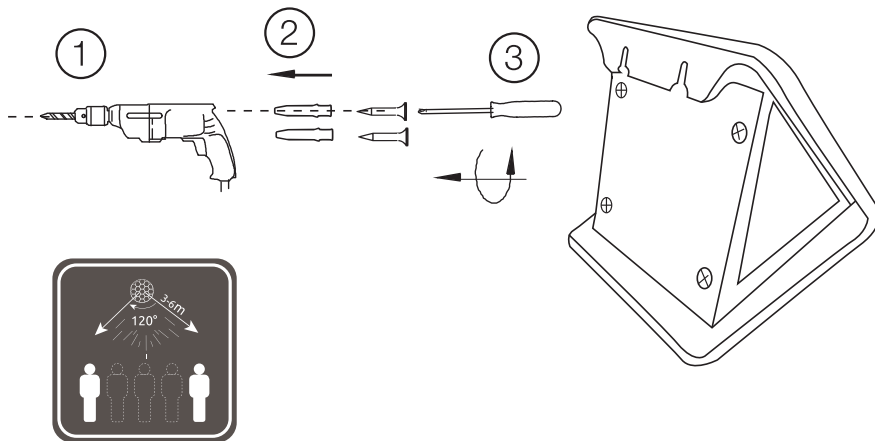

GLOBO

LIGHTING

36503

- ⓐ 1. Long press 2sec.: ON
- 2. Short press: Change sensor mode ① & ② & ③
- 3. Long press 2sec.: OFF

1x 2.5W 3.7V LED
1x 3.7V 1200mh 3.7V Li-ion Battery

AKKU DATA

Li-ion RECHARGEABLE

*Manufacturer: Jiang Xi Cheng jiang new energy Co., Ltd
Address: Zhongcheng Industrial Park, Wuning County Industrial Park, Jiujiang City, Jiangxi Province
Model: INR18650 1200mAh 3.7V 4.44Wh