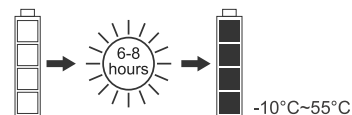

GLOBO

LIGHTING

36503

- ⓐ 1. Long press 2sec.: ON
- 2. Short press: Change sensor mode ① & ② & ③
- 3. Long press 2sec.: OFF

1x 2.5W 3.7V LED
1x 3.7V 1200mh 3.7V Li-ion Battery

AKKU DATA

Li-ion RECHARGEABLE

*Manufacturer: Jiang Xi Cheng jiang new energy Co., Ltd
Address: Zhongcheng Industrial Park, Wuning County Industrial Park, Jiujiang City, Jiangxi Province
Model: INR18650 1200mAh 3.7V 4.44Wh