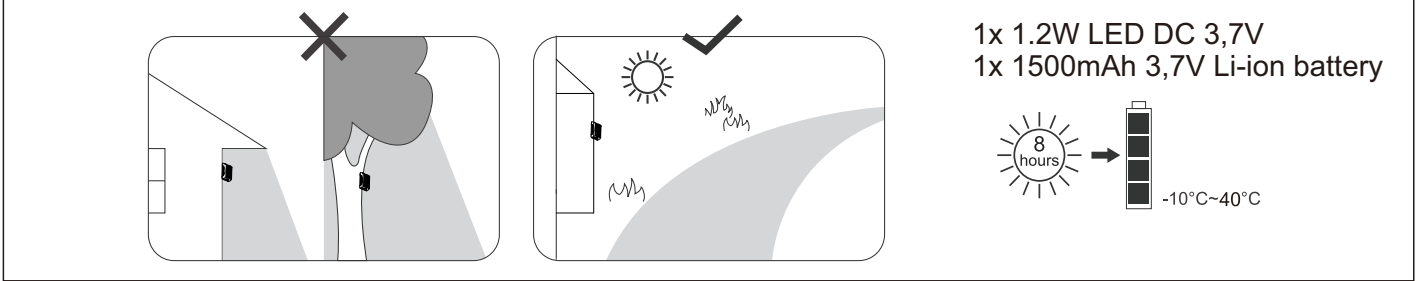

# GLOBO

LIGHTING  
36505

GLOBO Handels GmbH  
Gewerbestr. 3 A-9184 Sankt Peter, Austria  
www.globo-lighting.com  
office@globo-lighting.com

**AKKU DATA**  
18650 Li-ion RECHARGEABLE  
\*Manufacturer: Ningbo Yi Yang New energy Technology Co., Ltd  
Address: Luochi Temple industrial Zone Yunlongtown Yinzhou District, Ningbo  
Model: 18650 1500mAh 3.7V 5.55Wh  
SAFETY INSTRUCTIONS