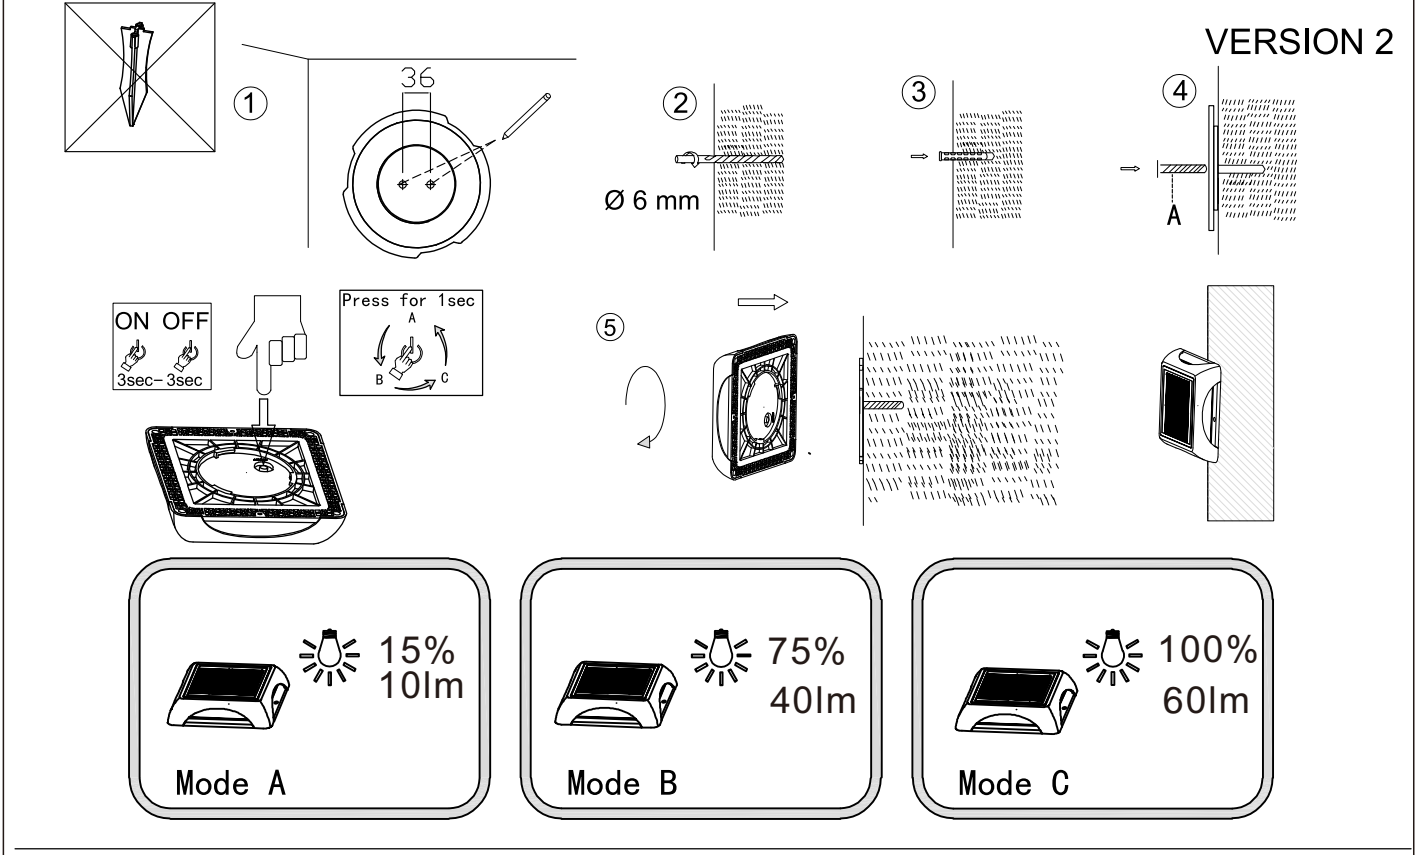

# GLOBO

LIGHTING  
36505

GLOBO Handels GmbH  
Gewerbestr. 3 A-9184 Sankt Peter, Austria  
www.globo-lighting.com  
office@globo-lighting.com

**AKKU DATA**  
18650 Li-ion RECHARGEABLE  
\*Manufacturer: Ningbo Yi Yang New energy Technology Co., Ltd  
Address: Luochi Temple industrial Zone Yunlongtown Yinzhou District, Ningbo  
Model: 18650 1500mAh 3.7V 5.55Wh  
SAFETY INSTRUCTIONS