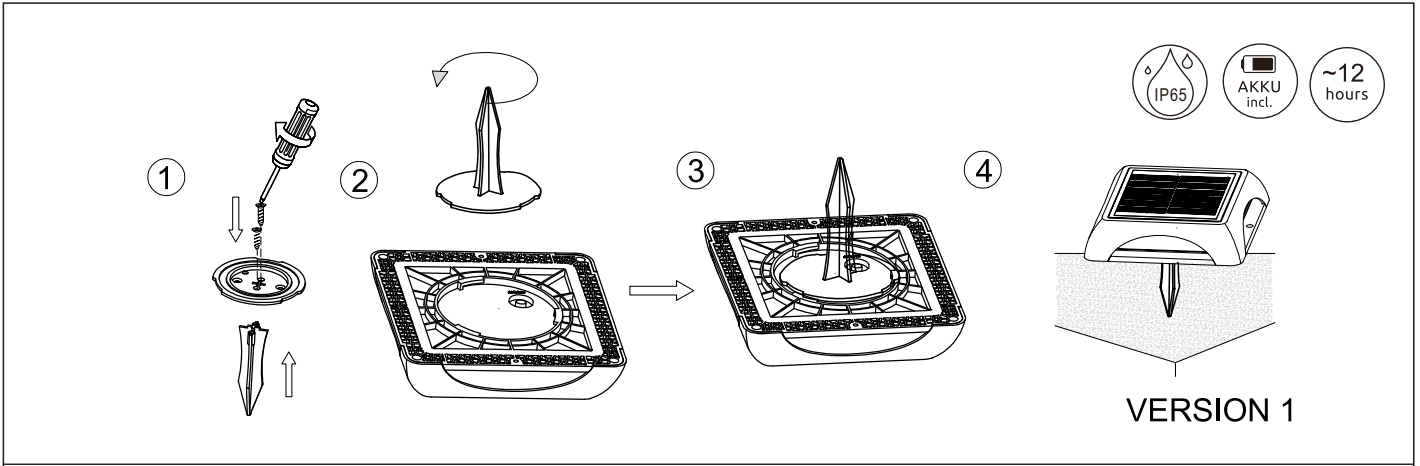

# GLOBO

LIGHTING  
36505

GLOBO Handels GmbH  
Gewerbestr. 3 A-9184 Sankt Peter, Austria  
www.globo-lighting.com  
office@globo-lighting.com

**AKKU DATA**  
18650 Li-ion RECHARGEABLE  
\*Manufacturer: Ningbo Yi Yang New energy Technology Co., Ltd  
Address: Luochi Temple industrial Zone Yunlongtown Yinzhou District, Ningbo  
Model: 18650 1500mAh 3.7V 5.55Wh  
SAFETY INSTRUCTIONS