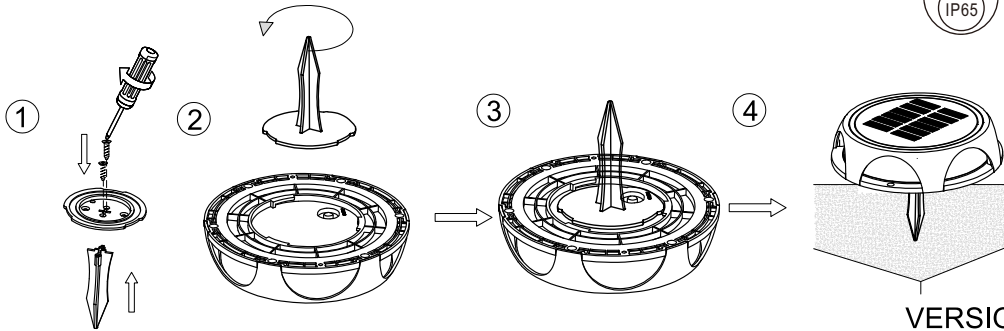

GLOBO

LIGHTING
36506

VERSION 1

VERSION 2

15%
10lm
Mode A

75%
40lm
Mode B

100%
60lm
Mode C

1x 1.2W LED DC 3,7V
1x 1200mAh 3,7V Li-ion battery