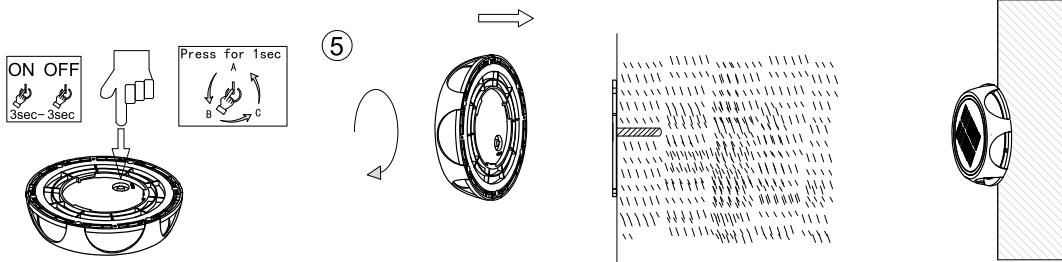

GLOBO

LIGHTING
36506

VERSION 1

VERSION 2

15%
10lm
Mode A

75%
40lm
Mode B

100%
60lm
Mode C

1x 1.2W LED DC 3,7V
1x 1200mAh 3,7V Li-ion battery