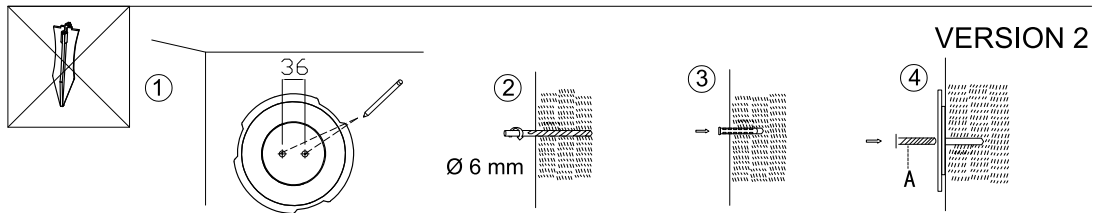

GLOBO

LIGHTING
36506

VERSION 1

VERSION 2

15%
10lm
Mode A

75%
40lm
Mode B

100%
60lm
Mode C

1x 1.2W LED DC 3,7V
1x 1200mAh 3,7V Li-ion battery