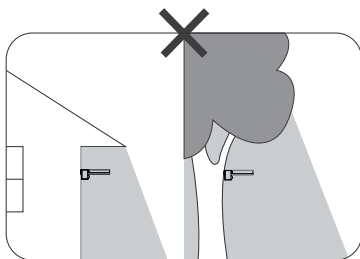

GLOBO

LIGHTING
36507K

- IP44
- AKKU incl.
- LED
- ~12 hours
- sensor incl.
- sensor off 25s

1. Long press 3sec.: ON
 2. Short press: Change sensor mode ① & ② & ③
 3. Long press 3sec.: OFF

1x 6W LED DC 3,7V
1x 2200mAh 3,7V Li-ion battery