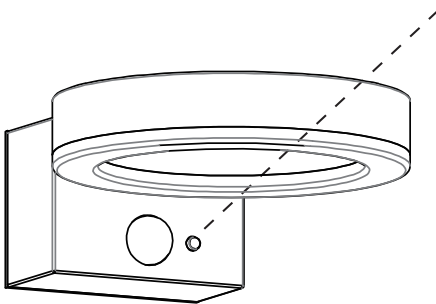

GLOBO

LIGHTING
36507K

- IP44
- AKKU incl.
- LED
- ~12 hours
- sensor incl.
- sensor off 25s

1. Long press 3sec.: ON
 2. Short press: Change sensor mode ① & ② & ③
 3. Long press 3sec.: OFF

1x 6W LED DC 3,7V
1x 2200mAh 3,7V Li-ion battery