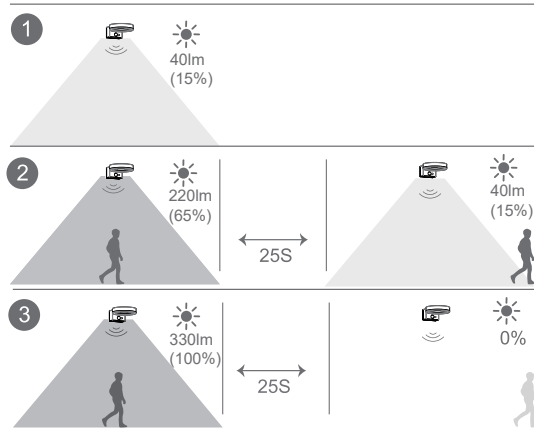

GLOBO

LIGHTING
36507K

- IP44
- AKKU incl.
- LED
- ~12 hours
- sensor incl.
- sensor off 25s

1. Long press 3sec.: ON
 2. Short press: Change sensor mode ① & ② & ③
 3. Long press 3sec.: OFF

1x 6W LED DC 3,7V
1x 2200mAh 3,7V Li-ion battery