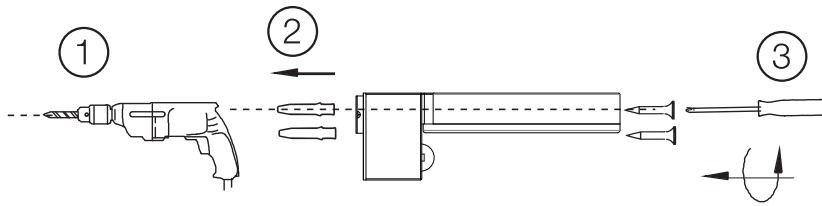

GLOBO

LIGHTING
36507K

- IP44
- AKKU incl.
- LED
- ~12 hours
- sensor incl.
- sensor off 25s

1. Long press 3sec.: ON
 2. Short press: Change sensor mode ① & ② & ③
 3. Long press 3sec.: OFF

1x 6W LED DC 3,7V
1x 2200mAh 3,7V Li-ion battery