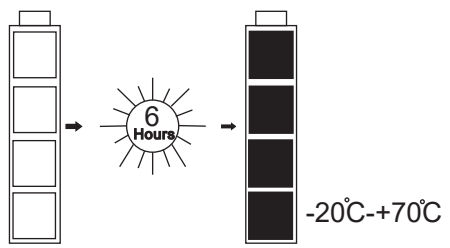

36578S

1

2

3

AKKU
1XAA 1.2V

AKKU DATA

AA Ni-MH RECHARGEABLE

*Manufacturer: Xinxiang AiNaiJi Electronic Technology Co.,Ltd.
Address:Wangxiaotun Industrial Zone,Dadu Town,Fengquan District, Xinxiang City,Henan Prvince.
Model: Ni-MH AA 300mAh 1.2V

SAFETY INSTRUCTIONS

GLOBO

LIGHTING

1xMax 0.024W LED 3V

1x1.2V 300mAh AA

Ni-MH Battery

Importer:

Globo Handels GmbH

Gewerbestraße 3

A-9184 St. Peter

AUSTRIA

www.globo-lighting.com

office@globo-lighting.com