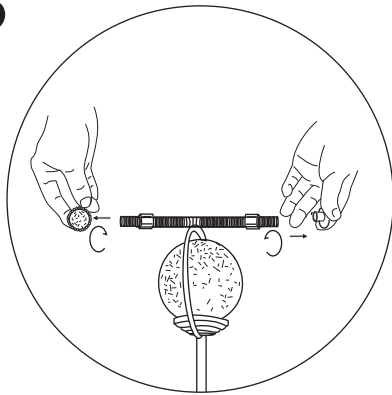

36578S

1

2

3

AKKU
1XAA 1.2V