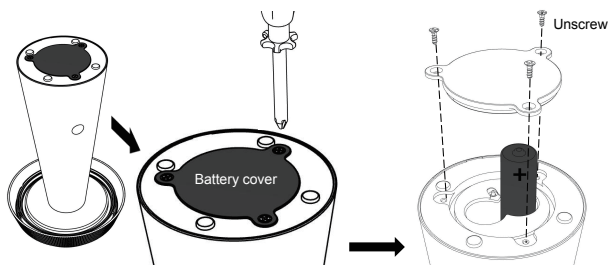

# GLOBO

LIGHTING

36624W 36624P

1x 4W LED DC 3,7V  
2x 1800mAh 3,7V Li-ion battery

Charging way

OR