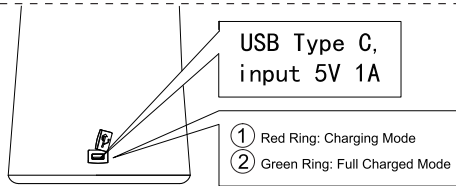

# GLOBO

LIGHTING

36624W 36624P

1x 4W LED DC 3,7V  
2x 1800mAh 3,7V Li-ion battery

Charging way

OR