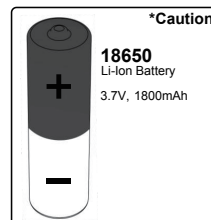

# GLOBO

LIGHTING

36624W 36624P

1x 4W LED DC 3,7V  
2x 1800mAh 3,7V Li-ion battery

Charging way

OR