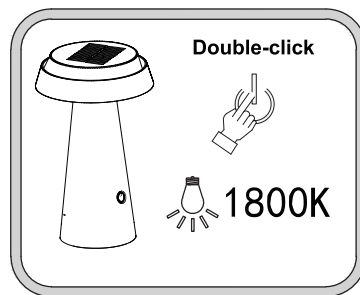

# GLOBO

LIGHTING

36624W 36624P

1x 4W LED DC 3,7V  
2x 1800mAh 3,7V Li-ion battery

Charging way

OR