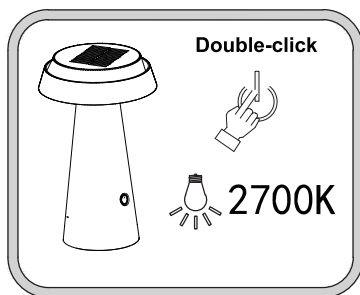

# GLOBO

LIGHTING

36624W 36624P

1x 4W LED DC 3,7V  
2x 1800mAh 3,7V Li-ion battery

Charging way

OR