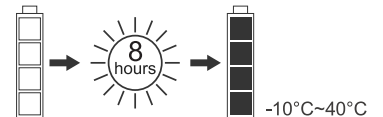

# GLOBO

LIGHTING

36624W 36624P

1x 4W LED DC 3,7V  
2x 1800mAh 3,7V Li-ion battery

Charging way

OR