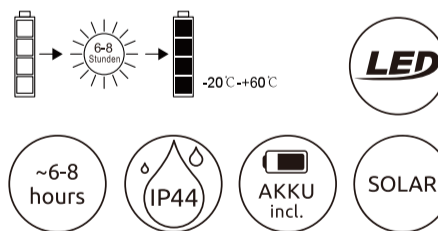

210x285mm

GLOBO LIGHTING

36705-2

Battery replacement:

AKKU DATA

AAA Ni-MH RECHARGEABLE

*Manufacturer: Xinxiang City Hengqiang New Energy Co.,Ltd
Address: Dakuai Industrial Zone, Dakuai Town, Fengquan District, Xinxiang City
Model: Ni-MH AAA 300mAh 1,2V