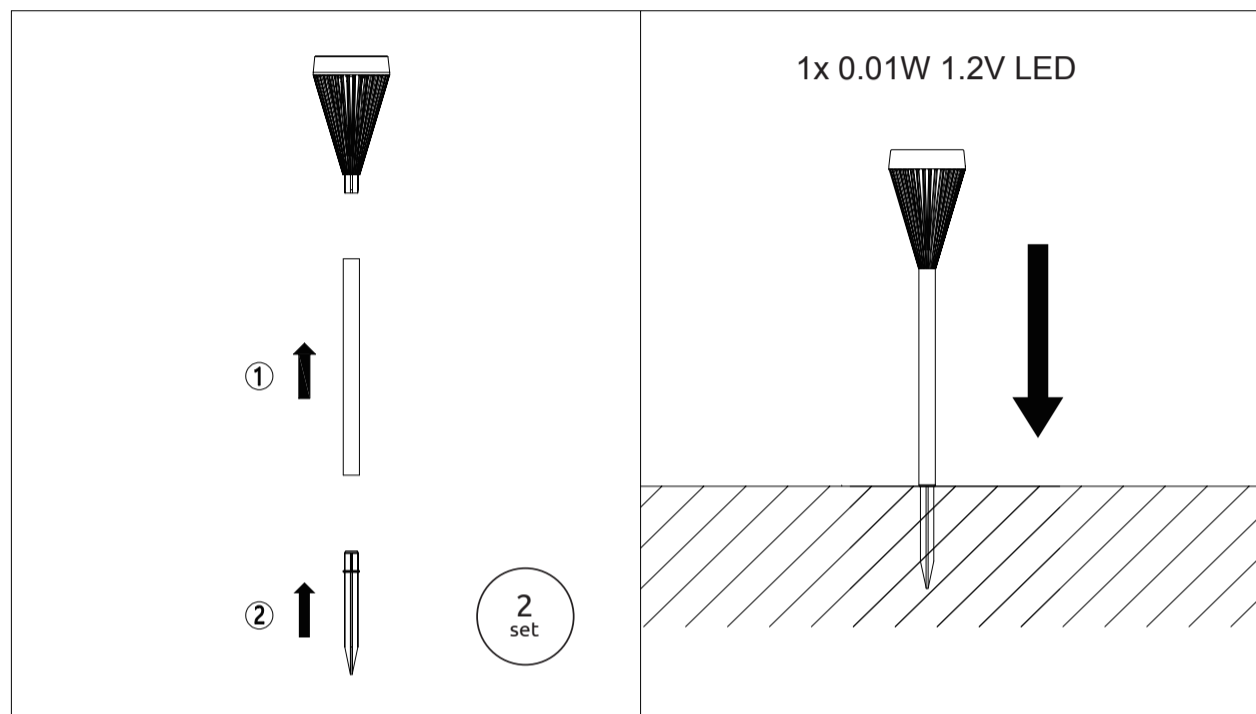

210x285mm

GLOBO LIGHTING

36705-2

Battery replacement:

AKKU DATA

AAA Ni-MH RECHARGEABLE

*Manufacturer: Xinxiang City Hengqiang New Energy Co.,Ltd
Address: Dakuai Industrial Zone, Dakuai Town, Fengquan District, Xinxiang City
Model: Ni-MH AAA 300mAh 1,2V