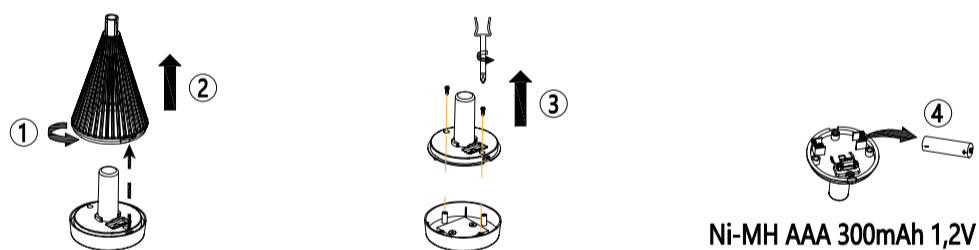

210x285mm

GLOBO LIGHTING

36705-2

Battery replacement:

AKKU DATA

AAA Ni-MH RECHARGEABLE

*Manufacturer: Xinxiang City Hengqiang New Energy Co.,Ltd
Address: Dakuai Industrial Zone, Dakuai Town, Fengquan District, Xinxiang City
Model: Ni-MH AAA 300mAh 1,2V