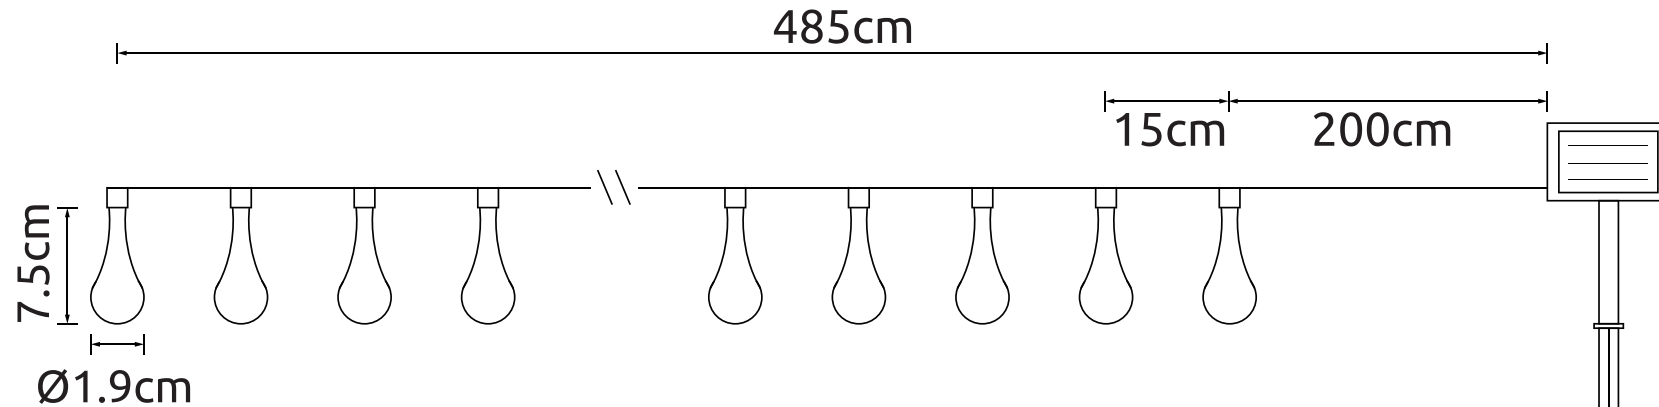

# GLOBO

LIGHTING

[www.globo-lighting.com](http://www.globo-lighting.com)

36801-20

Replaceable rechargeable battery

GLOBO Handels GmbH  
Gewerbestr. 3  
A-9184 Sankt Peter  
Austria