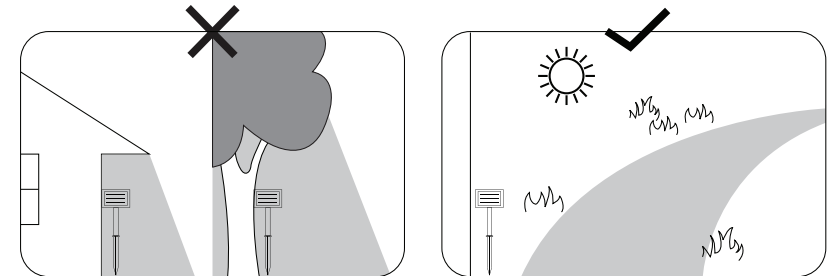

# GLOBO

LIGHTING

[www.globo-lighting.com](http://www.globo-lighting.com)

36801-20

Replaceable rechargeable battery

GLOBO Handels GmbH  
Gewerbestr. 3  
A-9184 Sankt Peter  
Austria