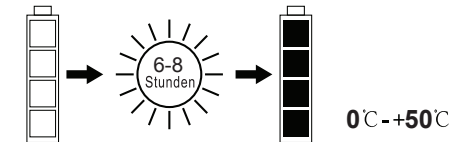

# GLOBO

LIGHTING

[www.globo-lighting.com](http://www.globo-lighting.com)

36801-20

Replaceable rechargeable battery

GLOBO Handels GmbH  
Gewerbestr. 3  
A-9184 Sankt Peter  
Austria