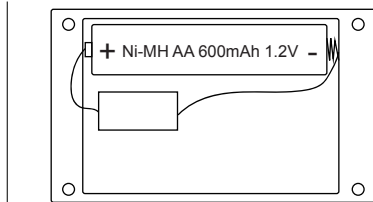

# GLOBO

LIGHTING

[www.globo-lighting.com](http://www.globo-lighting.com)

36801-20

Replaceable rechargeable battery

GLOBO Handels GmbH  
Gewerbestr. 3  
A-9184 Sankt Peter  
Austria