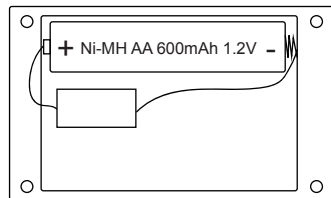

GLOBO

LIGHTING

www.globo-lighting.com

36802-20

Replaceable rechargeable battery

GLOBO Handels GmbH
Gewerbestr. 3
A-9184 Sankt Peter
Austria