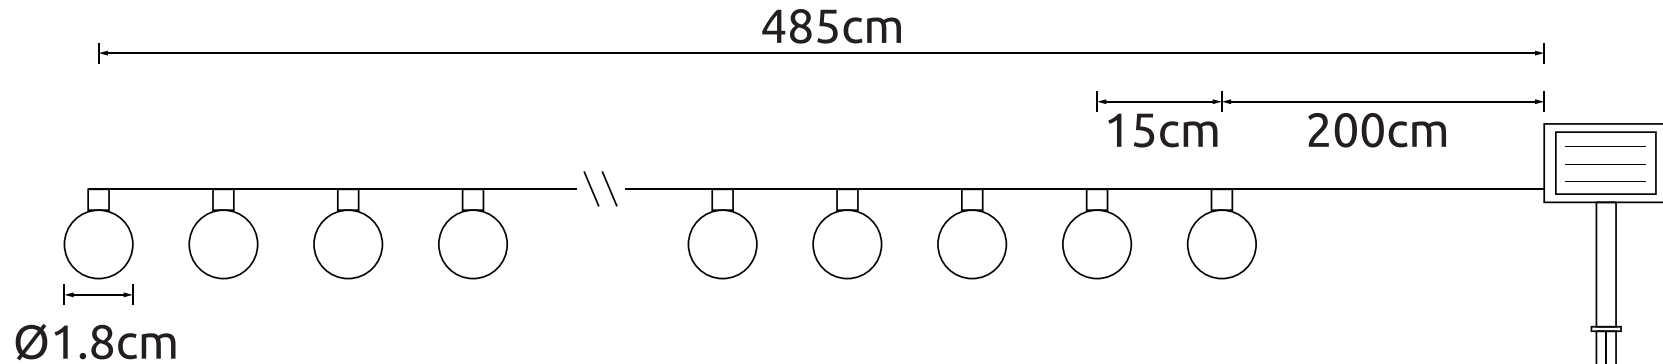

GLOBO

LIGHTING

www.globo-lighting.com

36802-20

Replaceable rechargeable battery

GLOBO Handels GmbH
Gewerbestr. 3
A-9184 Sankt Peter
Austria