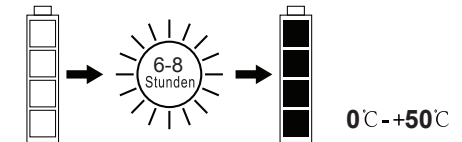

GLOBO

LIGHTING

www.globo-lighting.com

36802-20

Replaceable rechargeable battery

GLOBO Handels GmbH
Gewerbestr. 3
A-9184 Sankt Peter
Austria