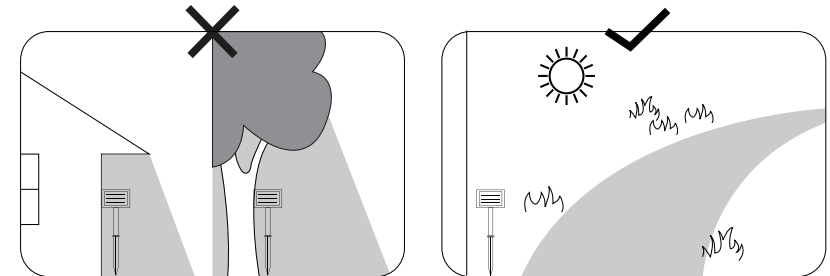

GLOBO

LIGHTING

www.globo-lighting.com

36802-20

Replaceable rechargeable battery

GLOBO Handels GmbH
Gewerbestr. 3
A-9184 Sankt Peter
Austria