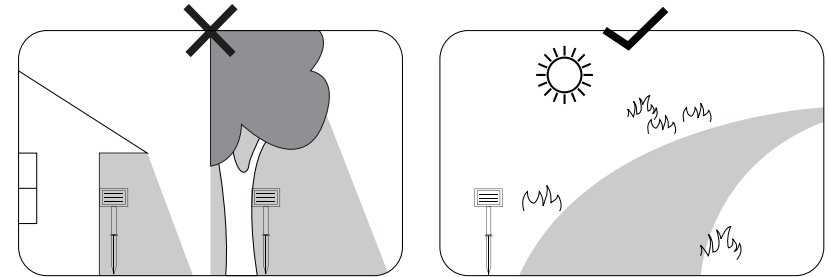

GLOBO

LIGHTING

www.globo-lighting.com

36802-20

Replaceable rechargeable battery

GLOBO Handels GmbH
Gewerbestr. 3
A-9184 Sankt Peter
Austria
www.globo-lighting.com
office@globo-lighting.com