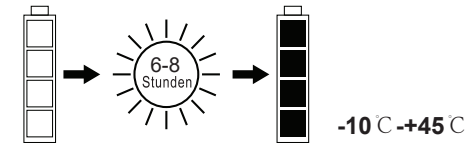

GLOBO

LIGHTING

www.globo-lighting.com

36802-20

Replaceable rechargeable battery

GLOBO Handels GmbH
Gewerbestr. 3
A-9184 Sankt Peter
Austria
www.globo-lighting.com
office@globo-lighting.com