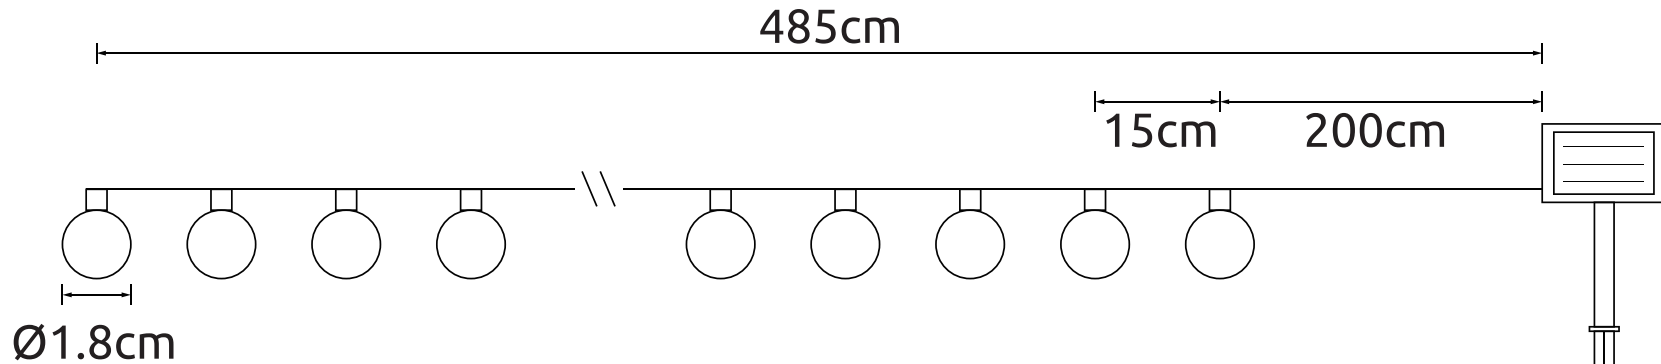

GLOBO

LIGHTING

www.globo-lighting.com

36802-20

Replaceable rechargeable battery

GLOBO Handels GmbH
Gewerbestr. 3
A-9184 Sankt Peter
Austria
www.globo-lighting.com
office@globo-lighting.com