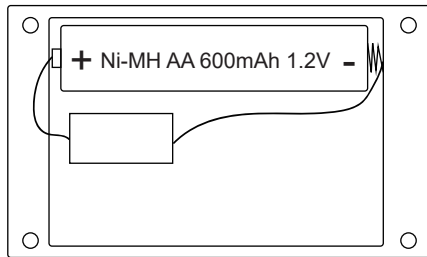

GLOBO

LIGHTING

www.globo-lighting.com

36802-20

Replaceable rechargeable battery

GLOBO Handels GmbH
Gewerbestr. 3
A-9184 Sankt Peter
Austria
www.globo-lighting.com
office@globo-lighting.com