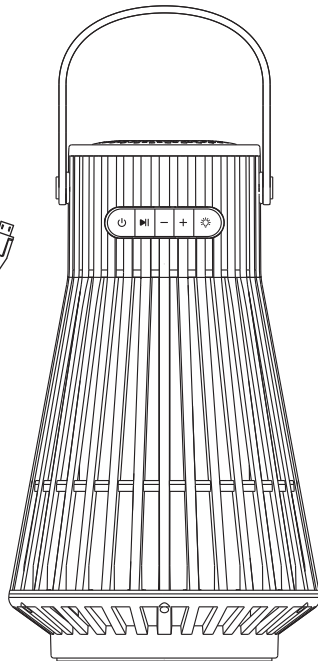

GLOBO

LIGHTING

39905

incl. 1x 80cm
USB-C cable

Wireless version	V5.0	Distortion Rate	≤10%
Output Power	5W	SNR	> 80dB
Transmission Distance	≤10m	Horn Parameters	φ52mm 4Ω 5W
Frequency Response	50Hz-20kHz	Power Supply	5V 1A
The Charging Interface	Type-C	Built-in Lithium Battery	3.7V/2000mAh

<p>Short press: ON/Fire effect → Steay light → OFF</p>		<p>Stey light ON Long press: LM ↑ ↓ LM ↓</p>		<p>1x 1.4W LED DC 5V</p> <p>1x 2000mAh 3.7V 18650 Li-ion battery incl.</p> <table border="1"> <tr> <th>Frequency Bandwidth</th> <th>Maximal radiation Transmitting power</th> </tr> <tr> <td>2402NHZ-2480MHz</td> <td>0.61dBm</td> </tr> </table>	Frequency Bandwidth	Maximal radiation Transmitting power	2402NHZ-2480MHz	0.61dBm
Frequency Bandwidth	Maximal radiation Transmitting power							
2402NHZ-2480MHz	0.61dBm							
<p>Long press: Music speaker ON/OFF</p>	<p>Short press: Pause / Play Long press: Remove connecting with mobile phone</p>	<p>Long press: </p> <p>Short press: Switch songs</p>						
<p>Fire effect ON</p> <p>fire effect</p> <p>~27 hours</p>	<p>Steady light ON</p> <p>steady light</p> <p>~11 hours</p>	<p>Fire effect+Music Speaker</p> <p>fire effect</p> <p>~6 hours</p>	<p>Steady light+Music Speaker</p> <p>steady light</p> <p>~3-4 hours</p>	<p>Music Speaker ON</p> <p>~6-8 hours</p>				