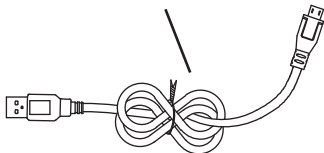

GLOBO

LIGHTING

39905

incl. 1x 80cm
USB-C cable

Wireless version	V5.0	Distortion Rate	≤10%
Output Power	5W	SNR	> 80dB
Transmission Distance	≤10m	Horn Parameters	φ52mm 4Ω 5W
Frequency Response	50Hz-20kHz	Power Supply	5V 1A
The Charging Interface	Type-C	Built-in Lithium Battery	3.7V/2000mAh

<p>Short press: ON/Fire effect → Steay light → OFF</p>		<p>Stey light ON Long press: LM ↑ ↓ LM ↓</p>		<p>1x 1.4W LED DC 5V</p> <p>1x 2000mAh 3.7V 18650 Li-ion battery incl.</p> <table border="1"> <tr> <th>Frequency Bandwidth</th> <th>Maximal radiation Transmitting power</th> </tr> <tr> <td>2402NHZ-2480MHz</td> <td>0.61dBm</td> </tr> </table>	Frequency Bandwidth	Maximal radiation Transmitting power	2402NHZ-2480MHz	0.61dBm
Frequency Bandwidth	Maximal radiation Transmitting power							
2402NHZ-2480MHz	0.61dBm							
<p>Long press: Music speaker ON/OFF</p>	<p>Short press: Pause / Play Long press: Remove connecting with mobile phone</p>	<p>Long press: </p> <p>Short press: Switch songs</p>						
<p>Fire effect ON</p> <p>fire effect</p> <p>~27 hours</p>	<p>Steady light ON</p> <p>steady light</p> <p>~11 hours</p>	<p>Fire effect+Music Speaker</p> <p>fire effect</p> <p>~6 hours</p>	<p>Steady light+Music Speaker</p> <p>steady light</p> <p>~3-4 hours</p>	<p>Music Speaker ON</p> <p>~6-8 hours</p>				