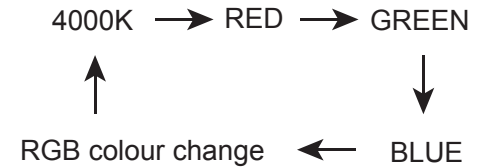

GLOBO

LIGHTING

39906-18

18x 0.2W LED 3.7V
8x 0.2W RGB LED 3.7V

*Long press: ON/OFF

*Short press:

Charging way:

1