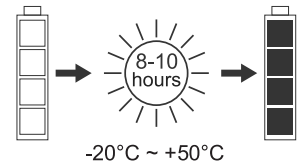

GLOBO

LIGHTING

39906-18

18x 0.2W LED 3.7V
8x 0.2W RGB LED 3.7V

*Long press: ON/OFF

*Short press:

Charging way:

1