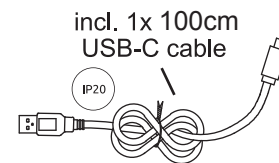

GLOBO

LIGHTING

39906-18

18x 0.2W LED 3.7V
8x 0.2W RGB LED 3.7V

*Long press: ON/OFF

*Short press:

Charging way:

1

2

incl. 1x 100cm USB-C cable

AKKU DATA

Li-ion RECHARGEABLE

*Manufacturer: Jiang Xi Cheng jiang new energy Co., Ltd
Address: Zhongcheng Industrial Park, Wuning County
Industrial Park, Jiujiang City, Jiangxi Province
Model: INR18650 1200mAh 3.7V 4.44Wh