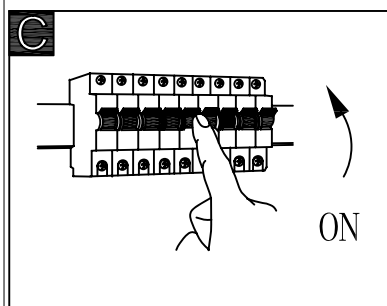

Front side

GLOBO

LIGHTING

41348-30SH

smart voice control 

- B**
- 3 LIGHT STEPS 3000 K - 6000 K
 - APP
 - 3000 K - 6000 K
 - dimmable
 - incl.
 - memory function
 - many steps
 - night light

smart APP control

Back side

Quick on/off 5 times, enter the flash state

Scan QR code to download and install APP.