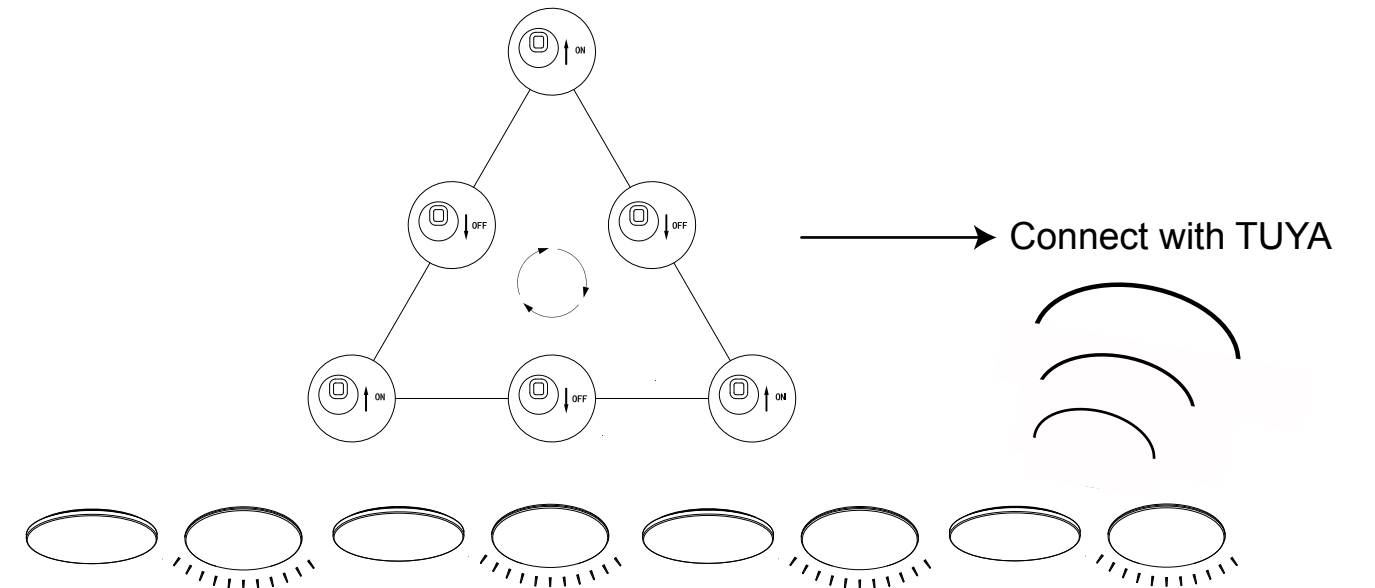

Front side

GLOBO

LIGHTING

41348-30SH

smart voice control 

- B**
- 3 LIGHT STEPS 3000 K - 6000 K
 - APP
 - 3000 K - 6000 K
 - dimmable
 - incl.
 - memory function
 - many steps
 - night light

smart APP control

	ON	OFF	Lumen 	Lumen 
				
	Kelvin 3000 - Kelvin 6000K	Kelvin 6000 - Kelvin 3000K	Kelvin 3000K - 4000K - 6000K	Night Light
				
				10%

GLOBO Handels GmbH
 Gewerbestr. 3
 A-9184 Sankt Peter
www.globo-lighting.com

Back side

Quick on/off 5 times, enter the flash state

Scan QR code to download and install APP.