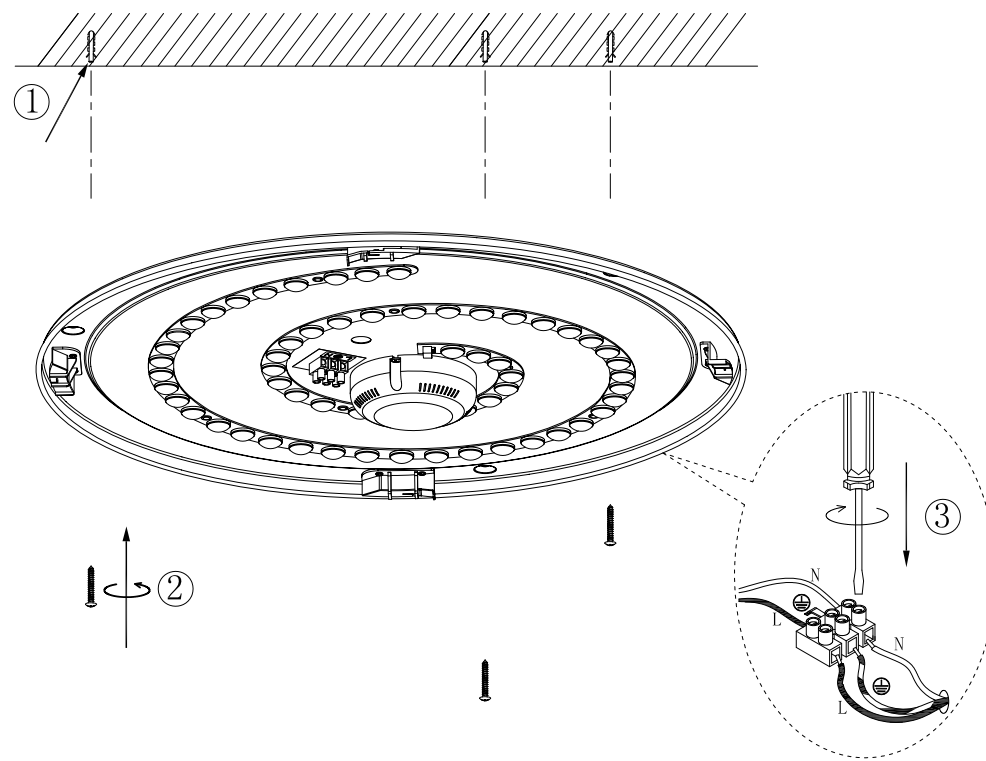

Front side

GLOBO

LIGHTING

41348-30SH

smart voice control 

- B**
- 3 LIGHT STEPS 3000 K - 6000 K
 - APP
 - 3000 K - 6000 K
 - dimmable
 - incl.
 - memory function
 - many steps
 - night light

smart APP control

Back side

Quick on/off 5 times, enter the flash state

Scan QR code to download and install APP.