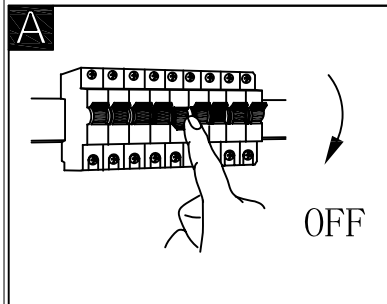

Front side

GLOBO

LIGHTING

41348-30SH

smart voice control 

- B**
- 3 LIGHT STEPS 3000 K - 6000 K
 - APP
 - 3000 K - 6000 K
 - dimmable
 - incl.
 - memory function
 - many steps
 - night light

smart APP control

Back side

Quick on/off 5 times, enter the flash state

Scan QR code to download and install APP.