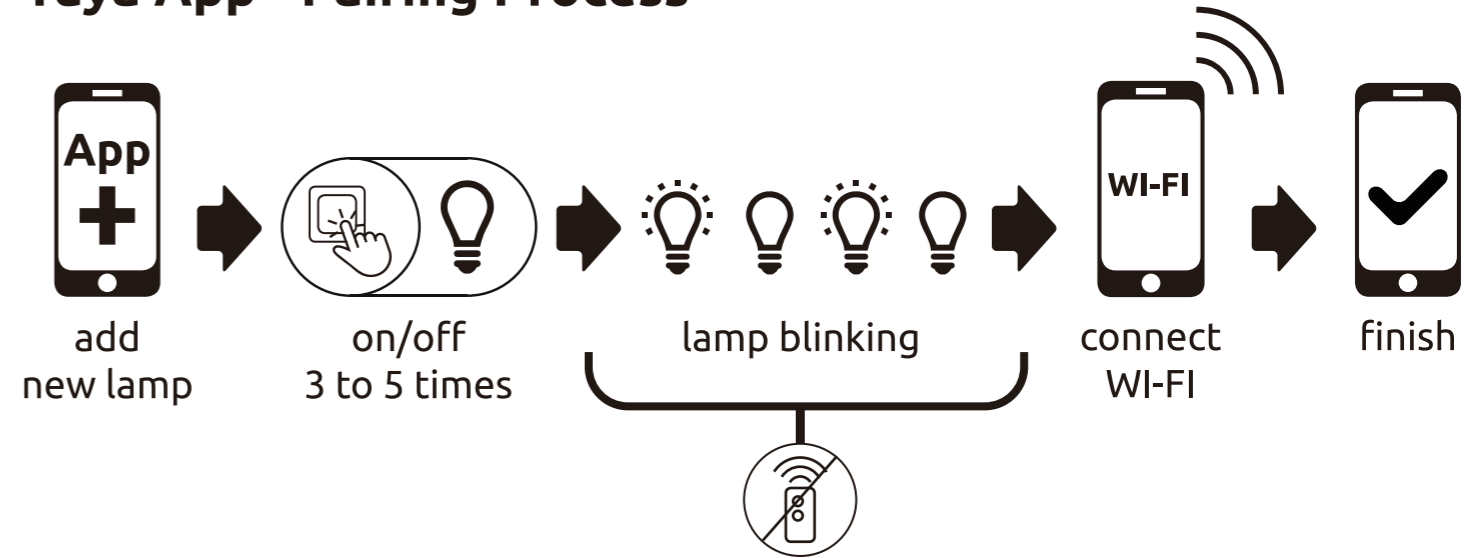

## 41348-30SQSH

smart voice control 

Download Tuya App:

Functional Video:

### Tuya App - Pairing Process

**B**

- 3 LIGHT STEPS (3000 K, 4000 K, 5000 K)
- APP
- 3000 K - 6500 K
- dimmable
- incl.
- memory function
- many steps
- night light

smart APP control

free APP

compatible with Alexa