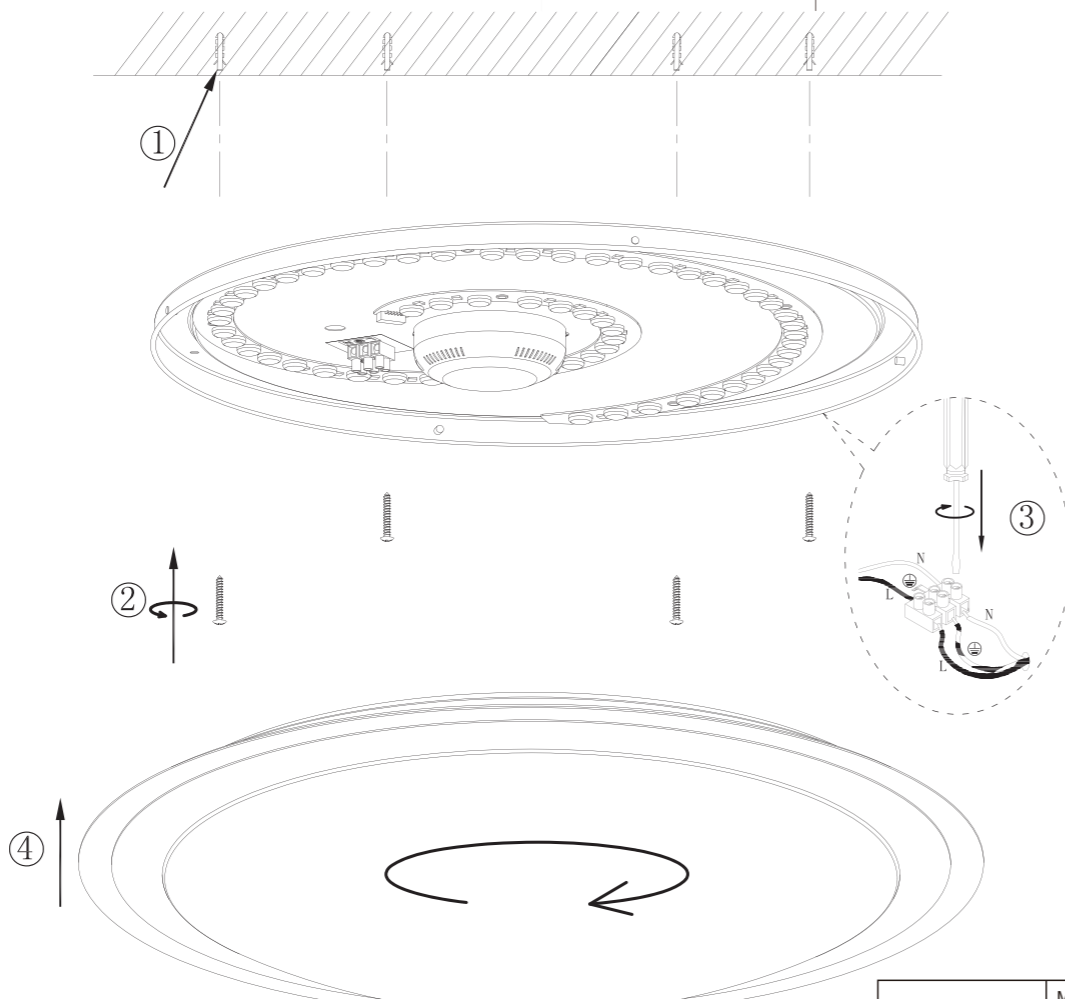

- 3 LIGHT STEPS
- APP
- 3000 K - 6500 K
- memory function
- incl.
- night light
- many steps
- RGB colour change
- dimmable
- RGB colour fixing

smart APP control

free APP

Frequency Bandwidth	Maximal radiation transmitting power
2400-2483.5MHz	<7dBm

	ON Any key	Night light 	Lumen	Lumen	Kelvin 6500K to Kelvin 3000K
	Kelvin 3000K to Kelvin 6500K	RGB Red-Green-Blue	RGB FLASH	RGB SMOOTH	OFF

GLOBO Handels GmbH
Gewerbestr. 3
A-9184 Sankt Peter, AUSTRIA
www.globo-lighting.com