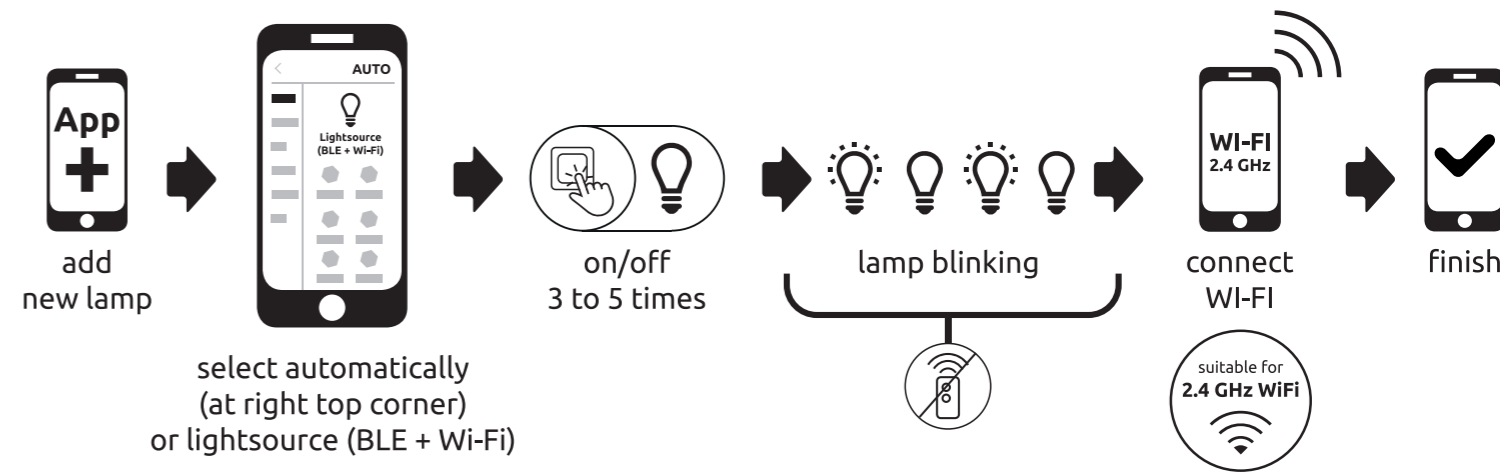

## 41354-30SHDS

smart voice control 

Download Tuya App:

Get latest manual:

Functional Video:

### Tuya App - Pairing Process

- 3 LIGHT STEPS
- APP
- 3000 K - 6500 K
- memory function
- incl.
- night light
- many steps
- RGB colour change
- dimmable
- RGB colour fixing

smart APP control

free APP

Frequency Bandwidth	Maximal radiation transmitting power
2400-2483.5MHz	<7dBm