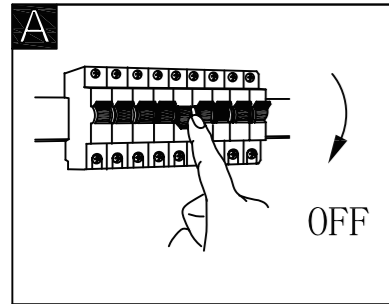

### Tuya App - Pairing Process

- 3 LIGHT STEPS
- APP
- 3000 K - 6500 K
- memory function
- incl.
- night light
- many steps
- RGB colour change
- dimmable
- RGB colour fixing

smart APP control

free APP

Frequency Bandwidth	Maximal radiation transmitting power
2400-2483.5MHz	<7dBm