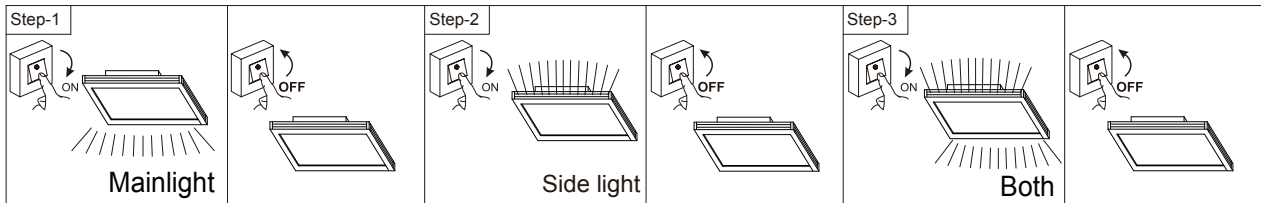

memory function

many steps

1x MAX 24W LED DC 36V
1x MAX 36W LED DC 126V
220-240V~ 50/60Hz

GLOBO Handels GmbH
Gwerbestrasse 3
A-9184 Sankt Peter
Austria