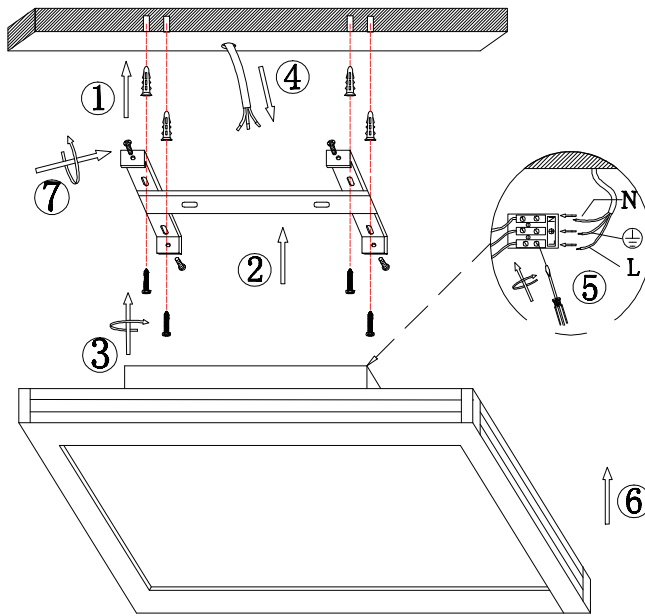

GLOBO

LIGHTING

www.globo-lighting.com

41589D3

B

memory function

many steps

1x MAX 24W LED DC 36V
1x MAX 36W LED DC 126V
220-240V~ 50/60Hz