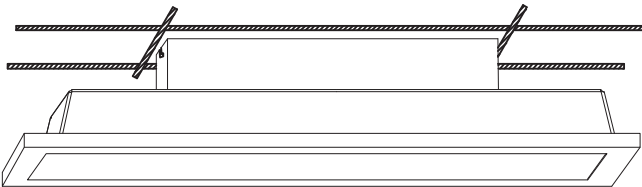

GLOBO

LIGHTING

www.globo-lighting.com

B

Version 1 Canopy Mount

Version 2 Ceiling Panel Mount

GLOBO Handels GmbH
Gewerbestr. 3
A-9184 Sankt Peter