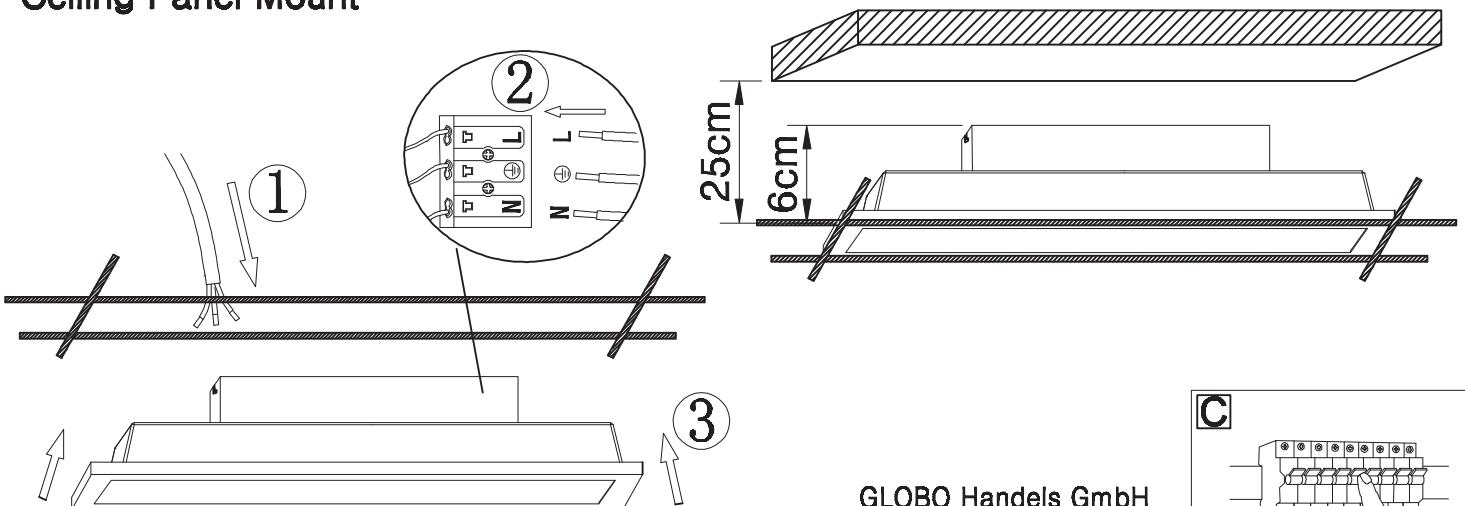

GLOBO

LIGHTING

www.globo-lighting.com

B

Version 1 Canopy Mount

Version 2 Ceiling Panel Mount

GLOBO Handels GmbH
Gewerbestr. 3
A-9184 Sankt Peter