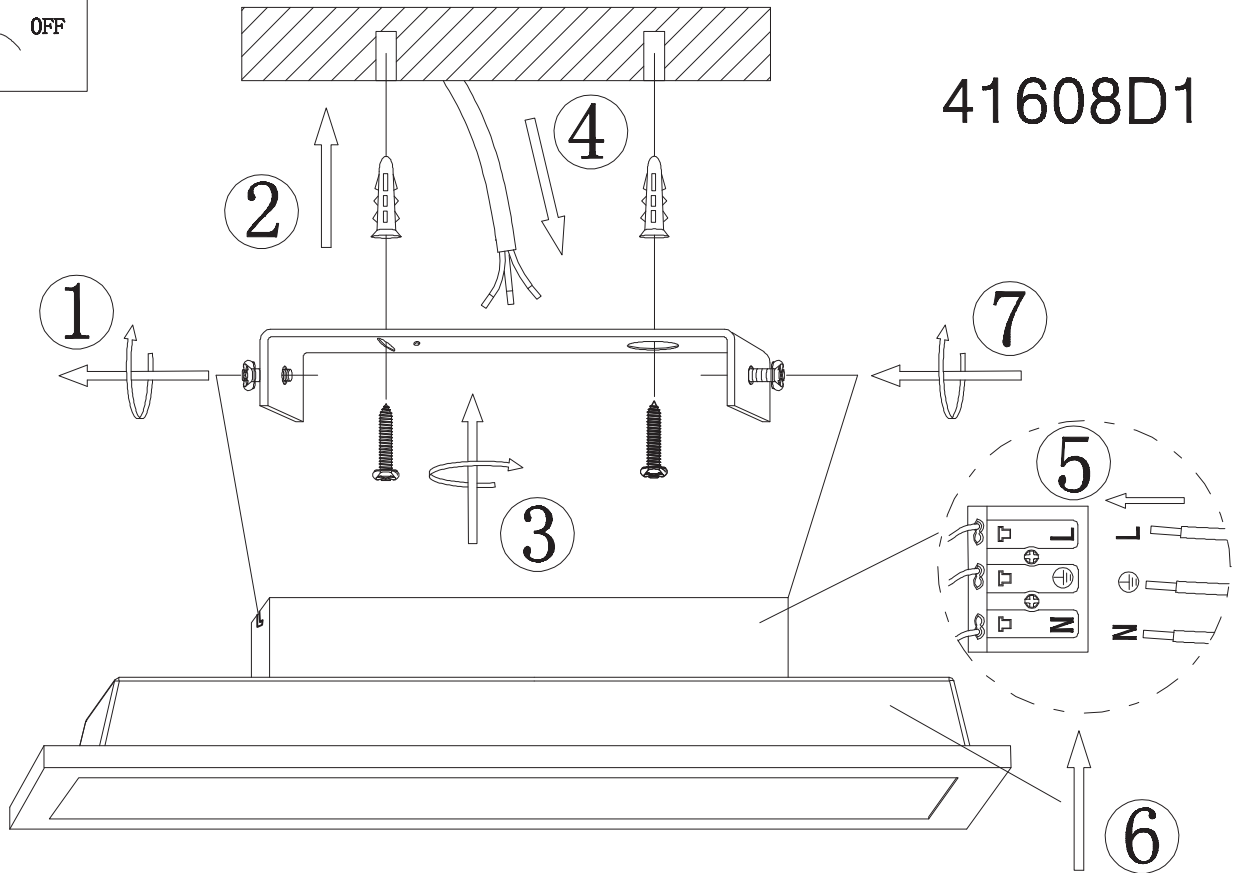

GLOBO

LIGHTING

www.globo-lighting.com

B

Version 1 Canopy Mount

Version 2 Ceiling Panel Mount

GLOBO Handels GmbH
Gewerbestr. 3
A-9184 Sankt Peter