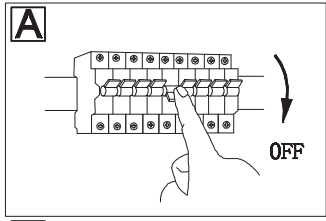

GLOBO

LIGHTING

www.globo-lighting.com

B

Version 1 Canopy Mount

Version 2 Ceiling Panel Mount

GLOBO Handels GmbH
Gewerbestr. 3
A-9184 Sankt Peter