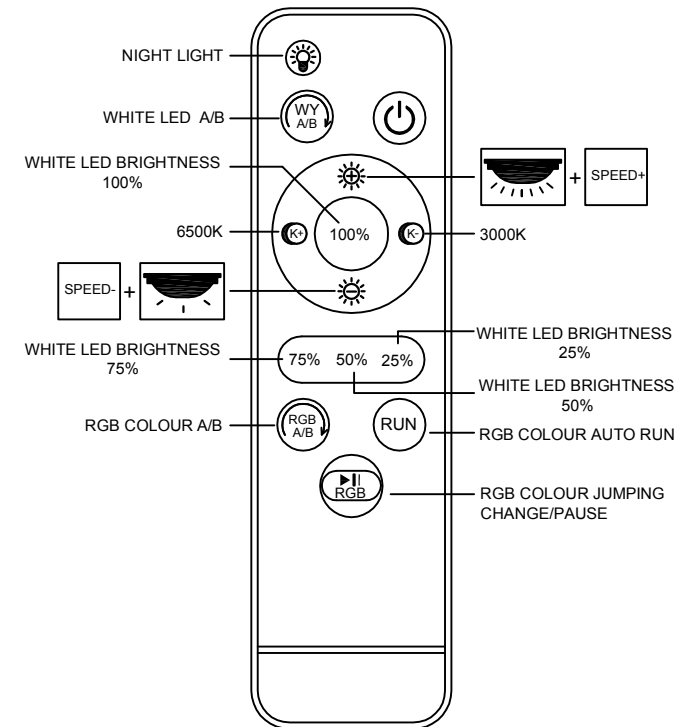

Battery: 2 x AAA 1.5V

GLOBO Handels GmbH
 Gewerbestr. 3
 A-9184 Sankt Peter
 www.globo-lighting.com

- sparkle decor
- many steps
- RGB colour fixing
- RGB colour change
- incl.
- 3000 K - 6500 K
- 3 LIGHT STEPS 3000 K
- 80-3200lm output
- night light
- dimmable
- colour fixing
- many light steps