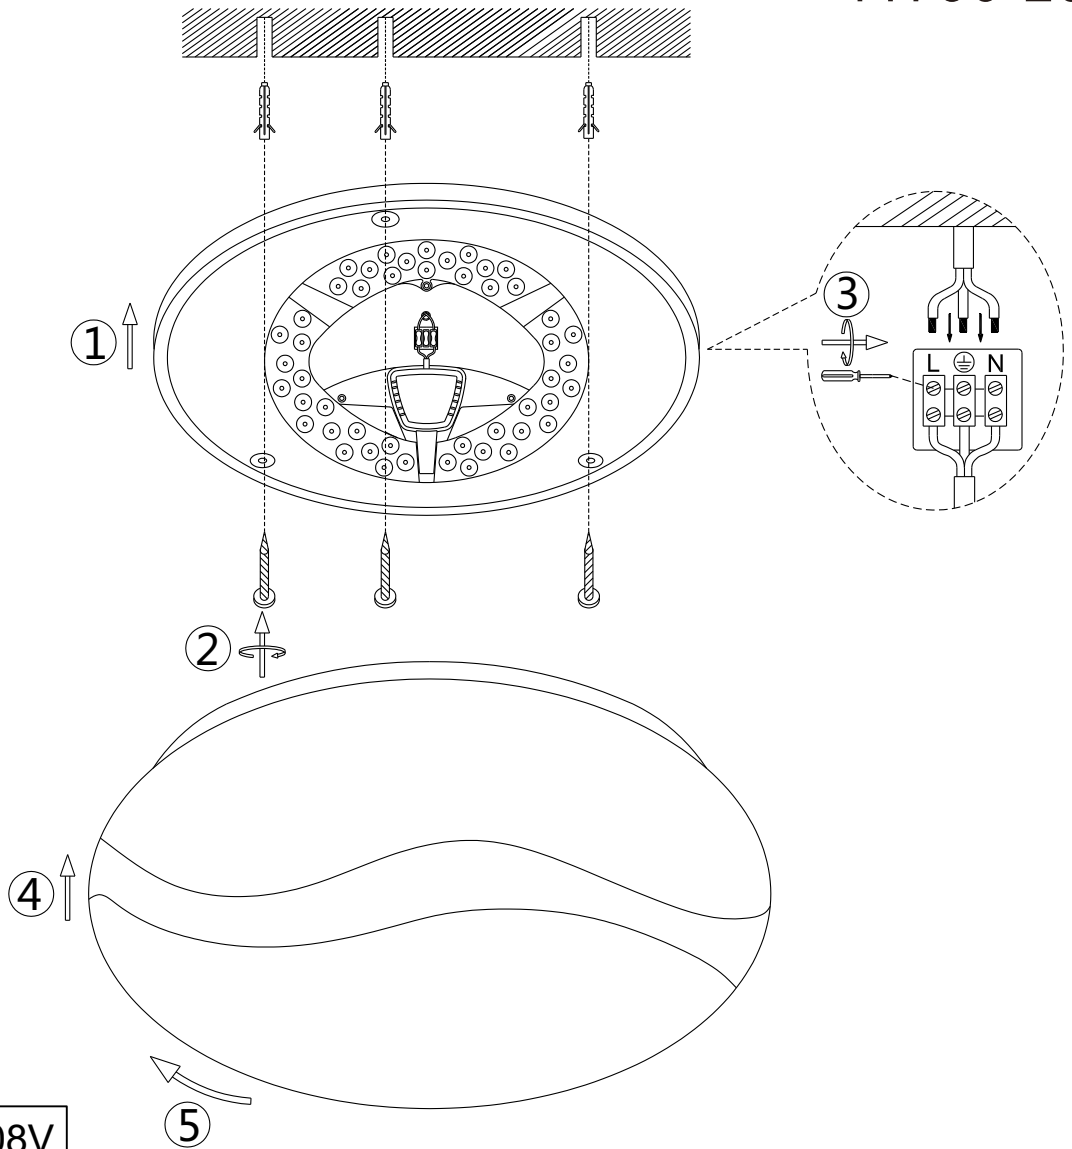

GLOBO

LIGHTING

41790-18
41790-20

B

LED-MAX 24W 108V
220-240V~ 50/60Hz

GLOBO Handels GmbH
Gewerbestr. 3
A-9184 St. Peter, Austria
www.globo-lighting.com
office@globo-lighting.com

T < 3S

many steps

ON OFF ON OFF ON

HHHHHHHH

3000K

HHHHHHHH

6000K

HHHHHHHH

4200K