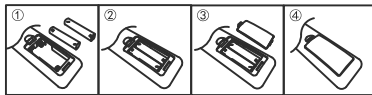

incl.

Frequency Bandwidth	Maximal radiation transmitting power
2400MHz--2483MHz	6dBm

Battery: 2 x AAA 1.5V