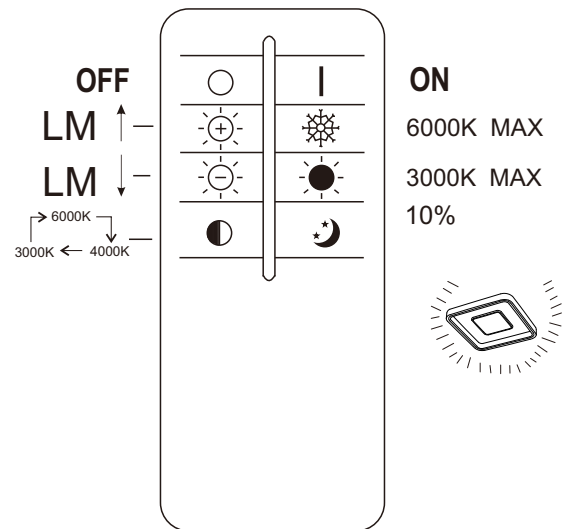

## 48270-38

- memory function
- 4000 K 3 LIGHT STEPS 6000 K 3000 K
- many light steps
- 3000 K - 6000 K
- night light
- colour fixing
- 320lm - 2650lm output
- incl.
- dimmable
- many steps

Frequency Bandwidth	Maximal radiation transmitting power
2403MHz-2476MHz	6dBm