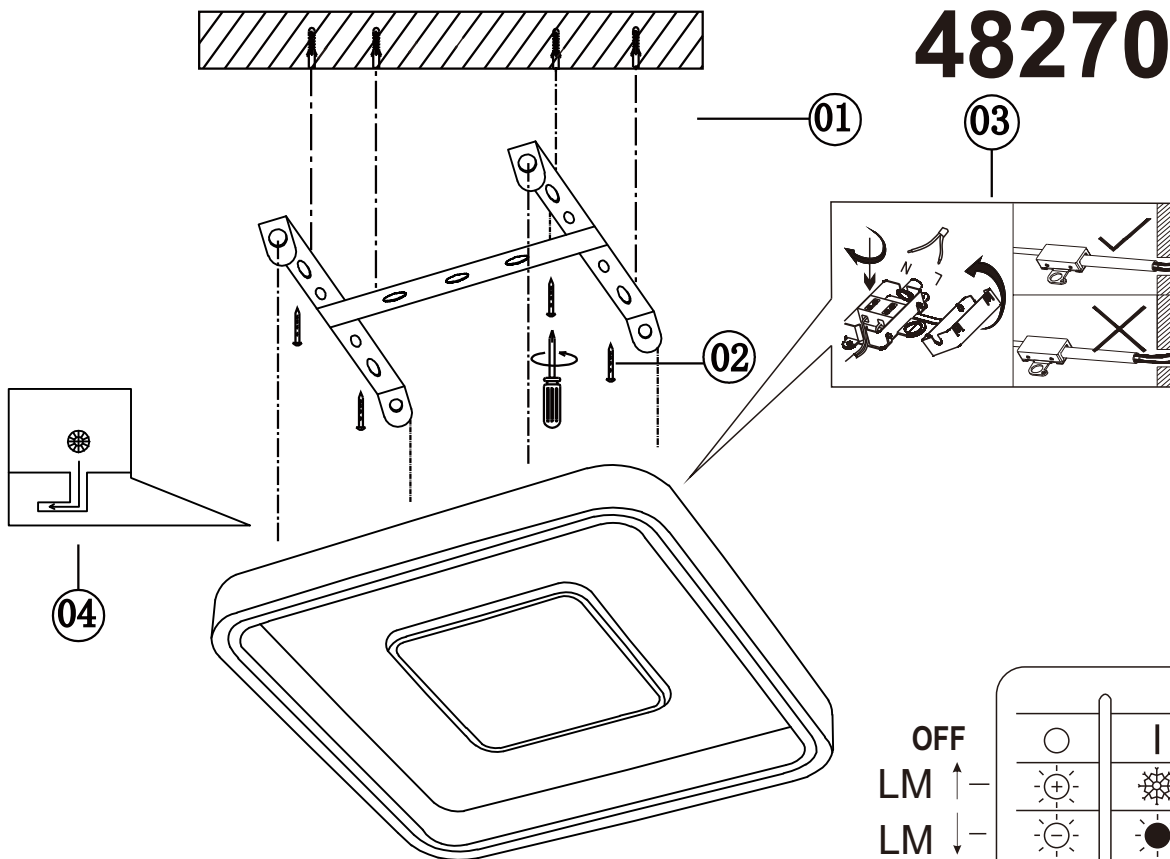

## 48270-38

- memory function
- 4000 K 3 LIGHT STEPS 6000 K 3000 K
- many light steps
- 3000 K - 6000 K
- night light
- colour fixing
- 320lm - 2650lm output
- incl.
- dimmable
- many steps

Frequency Bandwidth	Maximal radiation transmitting power
2403MHz-2476MHz	6dBm