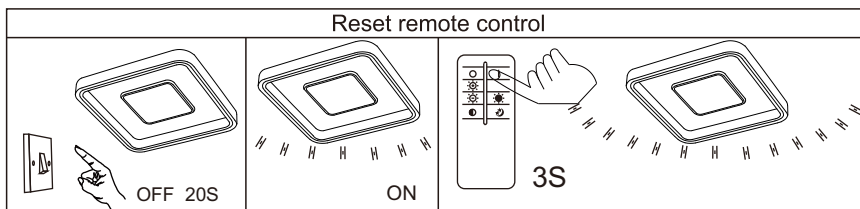

## 48270-38

- memory function
- 4000 K 3 LIGHT STEPS 6000 K 3000 K
- many light steps
- 3000 K - 6000 K
- night light
- colour fixing
- 320lm - 2650lm output
- incl.
- dimmable
- many steps

Frequency Bandwidth	Maximal radiation transmitting power
2403MHz-2476MHz	6dBm