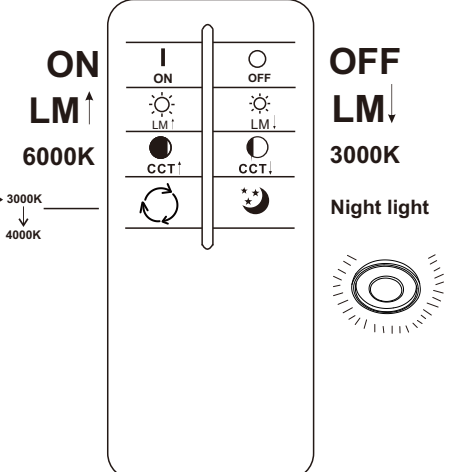

## 48272-46

- memory function
- 3 LIGHT STEPS (4000 K, 6000 K, 3000 K)
- many light steps
- 3000 K - 6000 K
- night light
- colour fixing
- incl. (remote control)
- dimmable
- many steps

Frequency Bandwidth	Maximal radiation transmitting power
2403MHz-2476MHz	6dBm