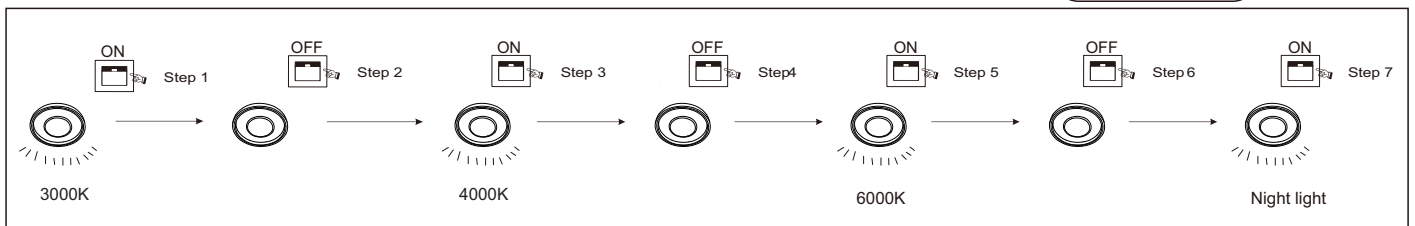

## 48272-46

- memory function
- 3 LIGHT STEPS (4000 K, 6000 K, 3000 K)
- many light steps
- 3000 K - 6000 K
- night light
- colour fixing
- incl. (remote control)
- dimmable
- many steps

Frequency Bandwidth	Maximal radiation transmitting power
2403MHz-2476MHz	6dBm