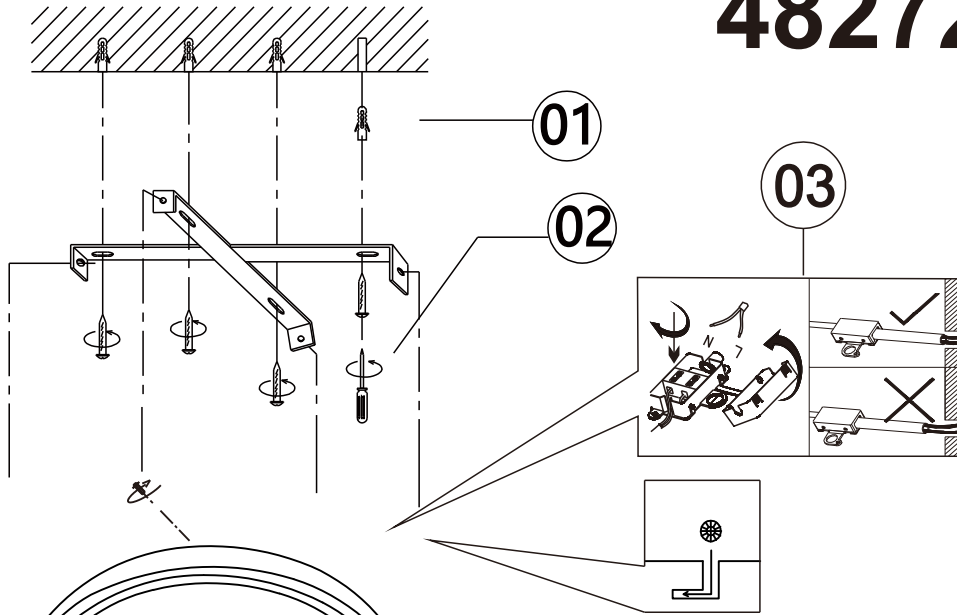

## 48272-46

- memory function
- 3 LIGHT STEPS (4000 K, 6000 K, 3000 K)
- many light steps
- 3000 K - 6000 K
- night light
- colour fixing
- incl. (remote control)
- dimmable
- many steps

Frequency Bandwidth	Maximal radiation transmitting power
2403MHz-2476MHz	6dBm