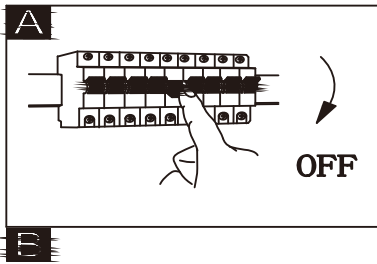

## 48272-46

- memory function
- 3 LIGHT STEPS (4000 K, 6000 K, 3000 K)
- many light steps
- 3000 K - 6000 K
- night light
- colour fixing
- incl. (remote control)
- dimmable
- many steps

Frequency Bandwidth	Maximal radiation transmitting power
2403MHz-2476MHz	6dBm