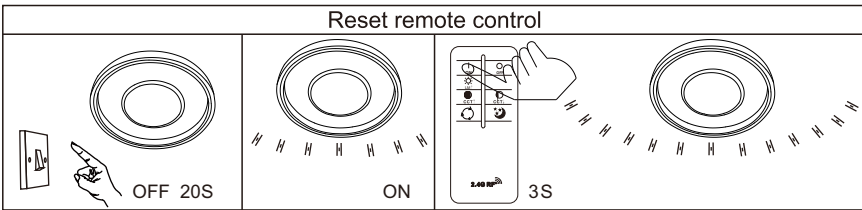

## 48272-46

- memory function
- 3 LIGHT STEPS (4000 K, 6000 K, 3000 K)
- many light steps
- 3000 K - 6000 K
- night light
- colour fixing
- incl. (remote control)
- dimmable
- many steps

Frequency Bandwidth	Maximal radiation transmitting power
2403MHz-2476MHz	6dBm