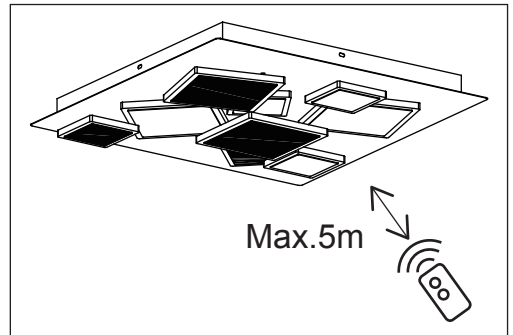

48290-50

**GLOBO**

LIGHTING

www.globo-lighting.com

**B**

- incl.
- 3 LIGHT STEPS (4500 K, 6000 K, 3000 K)
- dimmable
- 3000 K - 6000 K
- night light
- many steps
- colour fixing
- memory function
- many light steps