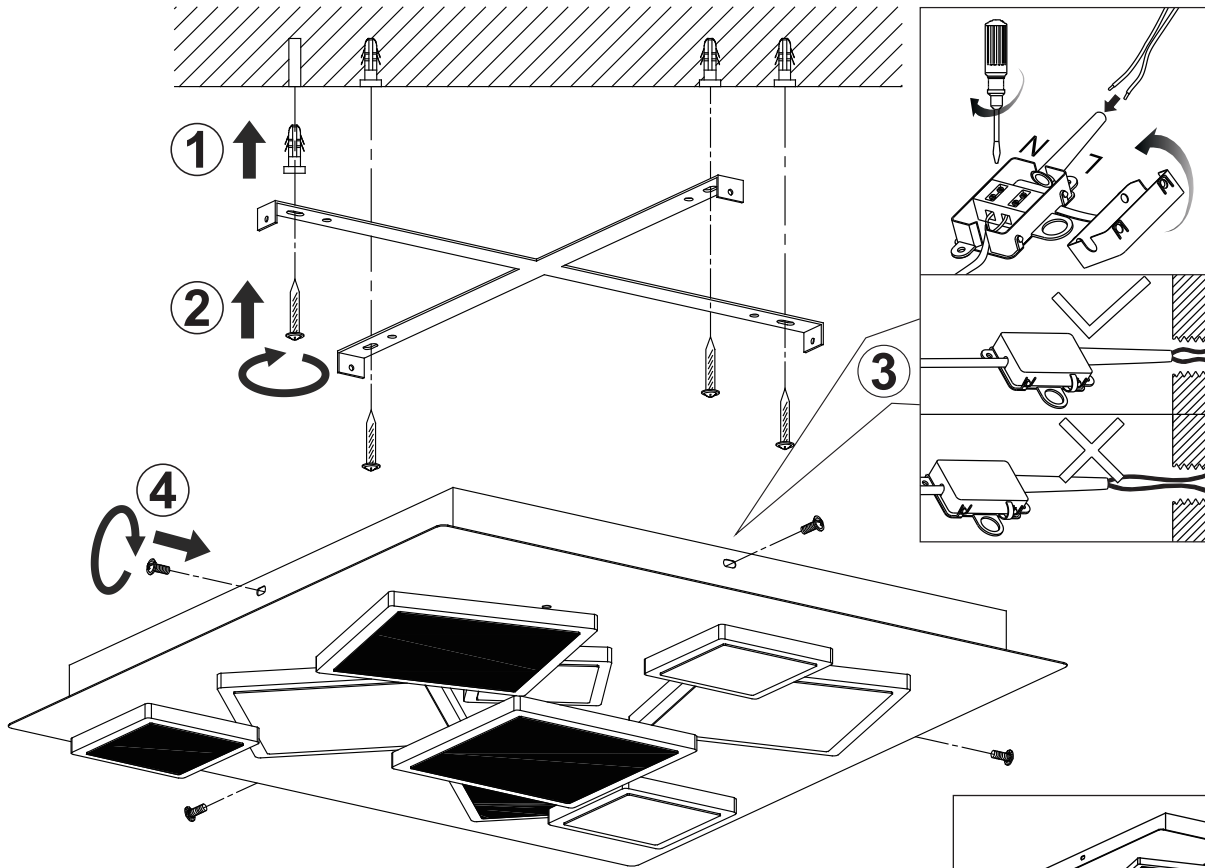

48290-50

**GLOBO**

LIGHTING

www.globo-lighting.com

**B**

- incl.
- 3 LIGHT STEPS (4500 K, 6000 K, 3000 K)
- dimmable
- 3000 K - 6000 K
- night light
- many steps
- colour fixing
- memory function
- many light steps