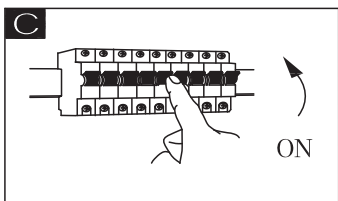

- incl.
- 3 LIGHT STEPS (4500 K, 6000 K, 3000 K)
- dimmable
- 3000 K - 6000 K
- night light
- many steps
- colour fixing
- memory function
- many light steps

				ON 4500K OFF 3000K ON 6000K OFF 6000K ON Night light
OFF	ON	LM↑	LM↓	
6000K 3000K 4500K	Night light	6000K 3000K	6000K 3000K