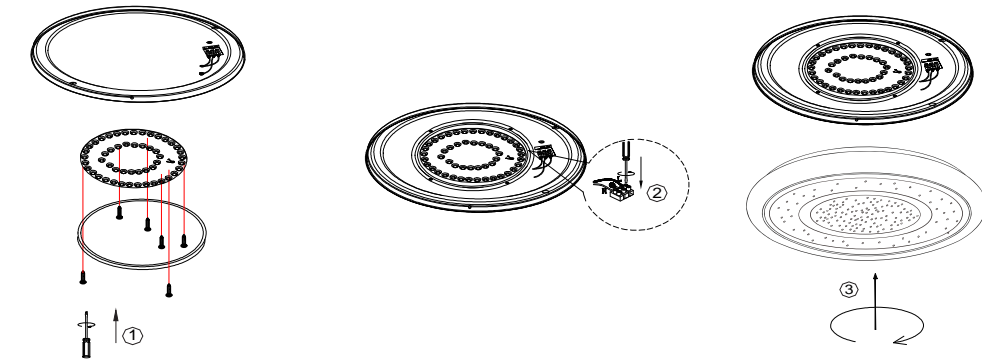

Anleitung zum Auswechseln der LEDs / Instruction how to change the LEDs

Lichtquelle/Light Source:

DEU:

Lichtquelle:

Dieses Produkt enthält eine Lichtquelle der Energieeffizienzklasse <F>.

Die LED - Lichtquelle kann nur durch einen Fachmann ausgetauscht werden.

GBR:

Light source:

This product contains a light source of energy efficiency class <F>.

The LED - light source can only be replaced by a professional.

BIH:

Izvor svjetla :

Ovaj proizvod sadrži izvor svjetlosti klase energetske učinkovitosti <F>.

Izmjenu LED žarulje treba izvršiti samo profesionalna osoba