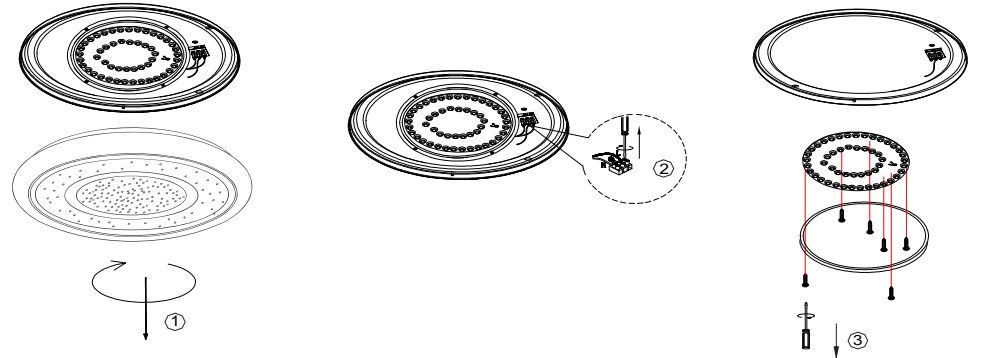

Anleitung zum Auswechseln der LEDs / Instruction how to change the LEDs

Lichtquelle/Light Source:

DEU:

Lichtquelle:

Dieses Produkt enthält eine Lichtquelle der Energieeffizienzklasse <F>.

Die LED - Lichtquelle kann nur durch einen Fachmann ausgetauscht werden.

GBR:

Light source:

This product contains a light source of energy efficiency class <F>.

The LED - light source can only be replaced by a professional.

BIH:

Izvor svjetla :

Ovaj proizvod sadrži izvor svjetlosti klase energetske učinkovitosti <F>.

Izmjenu LED žarulje treba izvršiti samo profesionalna osoba