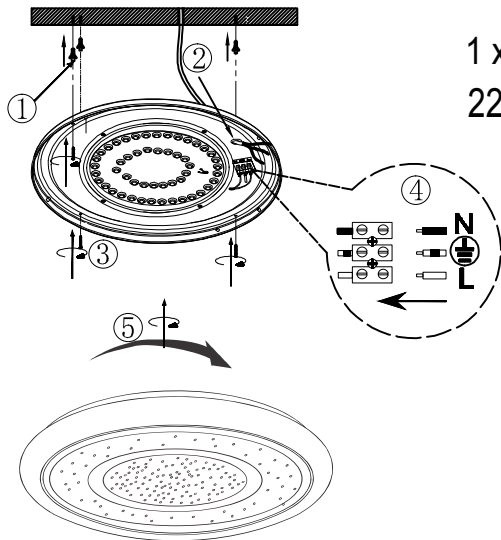

GLOBO LIGHTING

www.globo-lighting.com

483110-24DS

1 x 24W LED
220-240V~, 50/60Hz

Battery: incl. 2 x AAA 1.5V

①	②
③	④

- incl.
- sparkle decor
- 2700K 6500K
- AREA CONTROL
- 30% 50% 100%
- 2700K/4200K/6500K
- Night light 10%