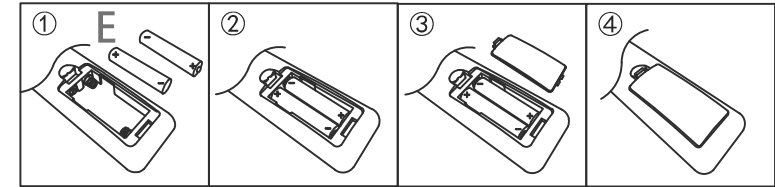

# 48363-48RGB

**A**

**B**

**incl.**

- RGB colour change
- RGB colour fixing
- incl. (remote)
- many steps
- timer
- 3000K - 6500K
- colour fixing
- 3 LIGHT STEPS 3000K - 4500K - 6500K
- colour change
- sparkle decor
- night light
- memory function
- dimmable