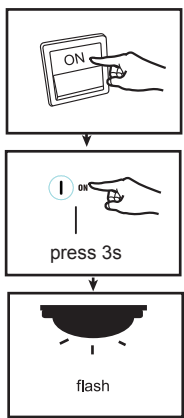

GLOBO

LIGHTING

www.globo-lighting.com

48406-48

48406-80

48407-80

B

Match code