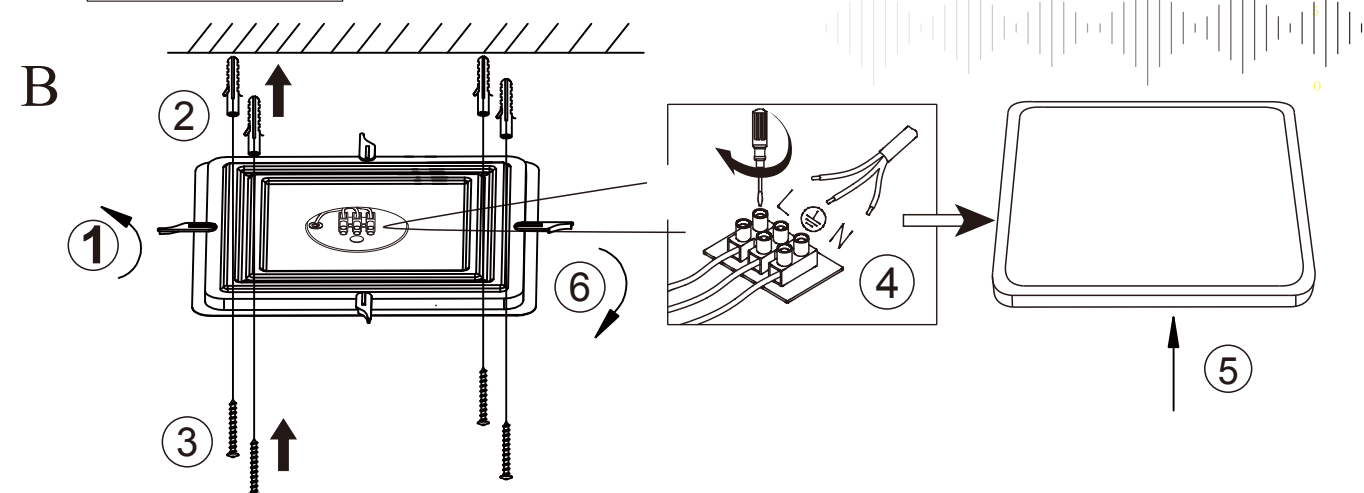

# GLOBO

LIGHTING

48409-48RGBSH

www.globo-lighting.com

smart voice control

smart APP control

free APP  
 compatible with Alexa  
 Powered By TUYA  
 compatible with Google Assistant

GLOBO Handels GmbH  
 Gewerbestrasse 3  
 A-9184 Sankt Peter