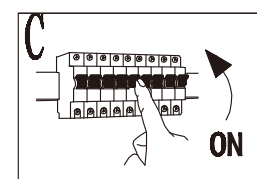

# GLOBO

LIGHTING

48409-48RGBSH

www.globo-lighting.com

smart voice control

smart APP control

free APP  
 compatible with Alexa  
 Powered By TUYA  
 compatible with Google Assistant

GLOBO Handels GmbH  
 Gewerbestrasse 3  
 A-9184 Sankt Peter