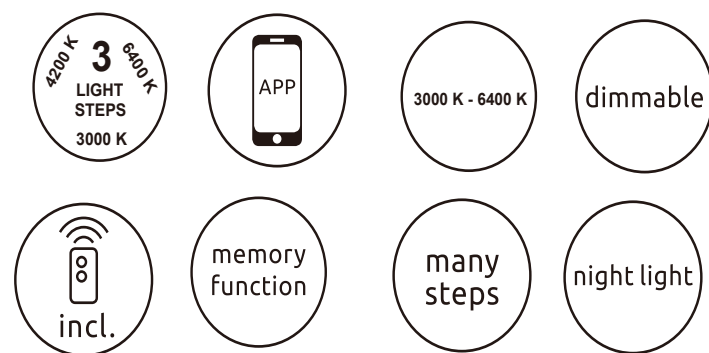

# GLOBO

LIGHTING

48409-48RGBSH

www.globo-lighting.com

smart voice control

smart APP control

free APP  
 compatible with Alexa  
 Powered By TUYA  
 compatible with Google Assistant

GLOBO Handels GmbH  
 Gewerbestrasse 3  
 A-9184 Sankt Peter