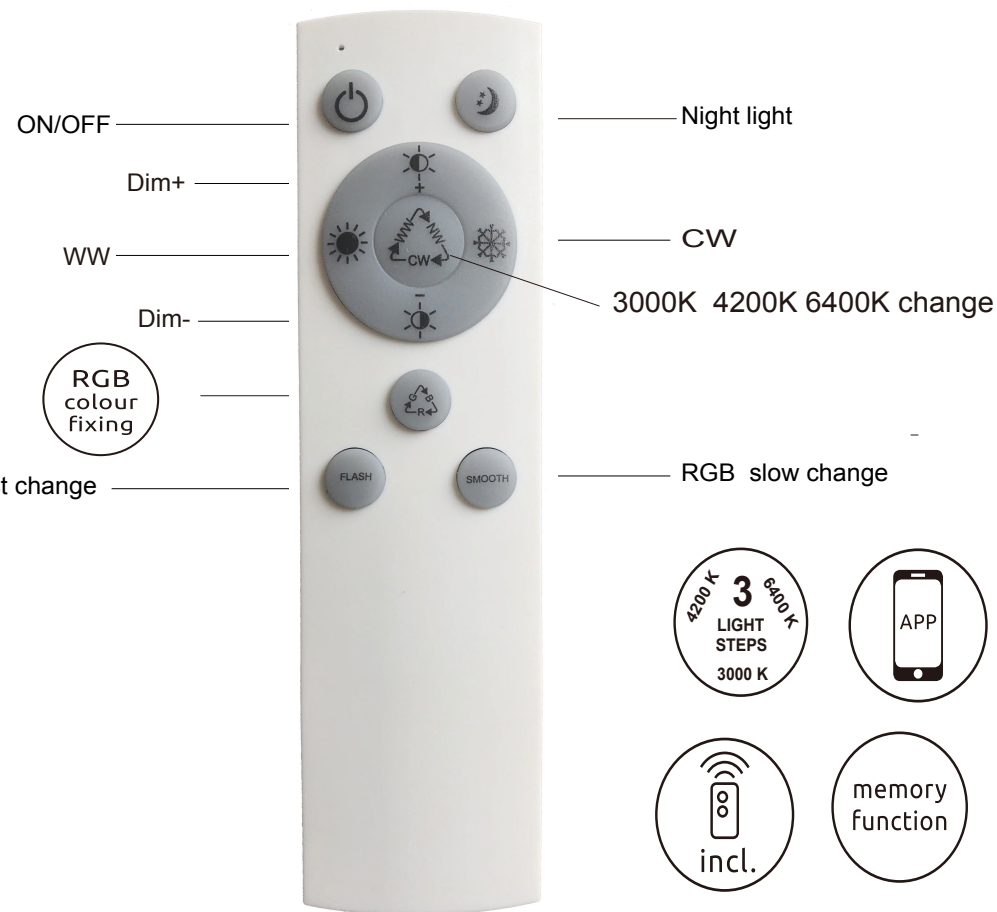

# GLOBO

LIGHTING

48409-48RGBSH

www.globo-lighting.com

smart voice control

smart APP control

free APP  
 compatible with Alexa  
 Powered By TUYA  
 compatible with Google Assistant

GLOBO Handels GmbH  
 Gewerbestrasse 3  
 A-9184 Sankt Peter