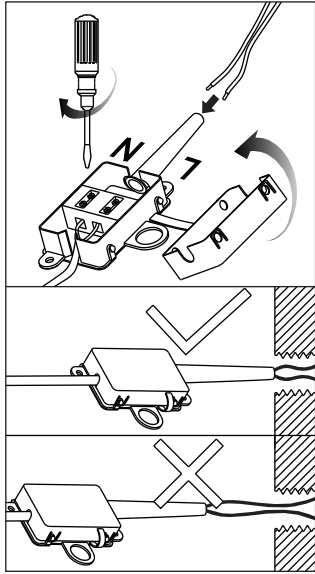

B

48440-36

GLOBO

LIGHTING

www.globo-lighting.com

- incl.
- 4500 K 3 LIGHT STEPS 6000 K 3000 K
- dimmable
- 3000 K - 6000 K
- night light
- many steps
- colour fixing
- memory function
- many light steps

OFF	ON	LM↑	LM↓
↑ 6000K 3000K 4500K	Night light	↑ 6000K 3000K	6000K ↓ 3000K
4500K	3000K	6000K	Night light