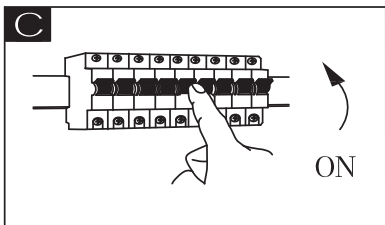

B

48440-36

GLOBO

LIGHTING

www.globo-lighting.com

- incl.
- 4500 K 3 LIGHT STEPS 6000 K 3000 K
- dimmable
- 3000 K - 6000 K
- night light
- many steps
- colour fixing
- memory function
- many light steps

OFF	ON	LM↑	LM↓
↑ 6000K 3000K 4500K	Night light	↑ 6000K 3000K	6000K ↓ 3000K
4500K	3000K	6000K	Night light