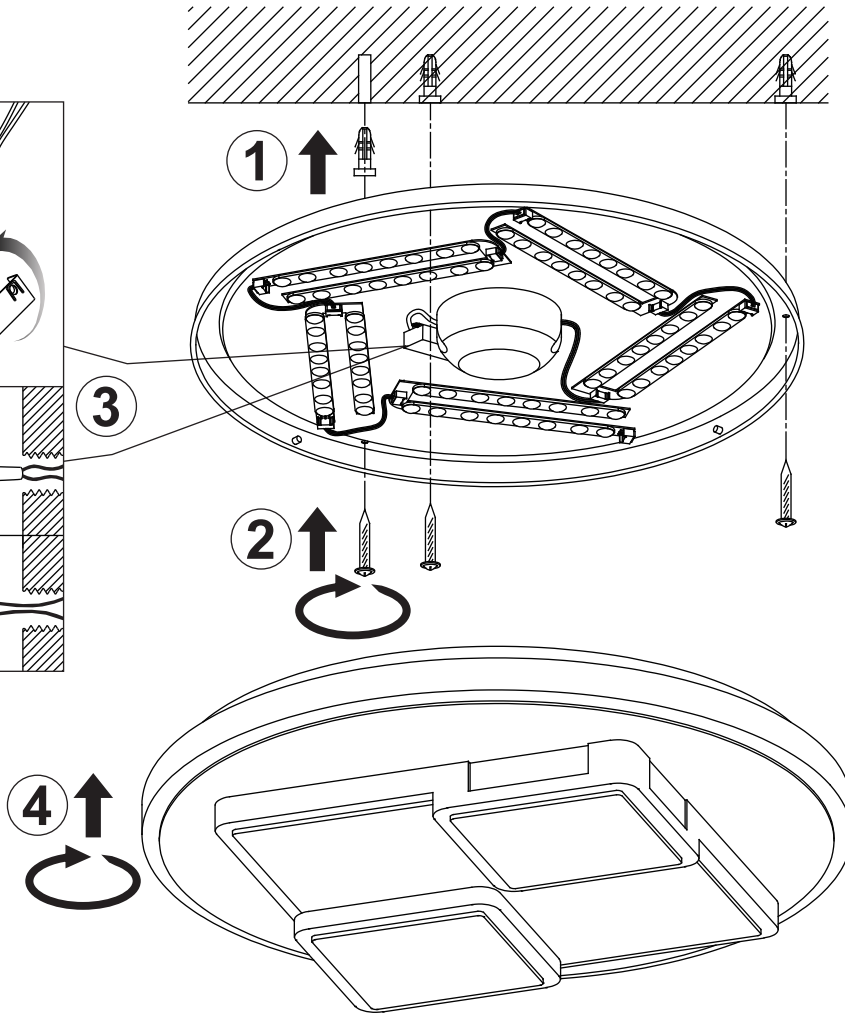

B

48440-36

GLOBO

LIGHTING

www.globo-lighting.com

- incl.
- 4500 K 3 LIGHT STEPS 6000 K 3000 K
- dimmable
- 3000 K - 6000 K
- night light
- many steps
- colour fixing
- memory function
- many light steps

OFF	ON	LM↑	LM↓
↑ 6000K 3000K 4500K	Night light	↑ 6000K 3000K	6000K ↓ 3000K
4500K	3000K	6000K	Night light