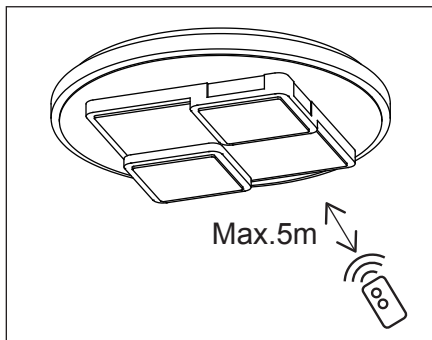

B

48440-36

GLOBO

LIGHTING

www.globo-lighting.com

- incl.
- 4500 K 3 LIGHT STEPS 6000 K 3000 K
- dimmable
- 3000 K - 6000 K
- night light
- many steps
- colour fixing
- memory function
- many light steps

OFF	ON	LM↑	LM↓
↑ 6000K 3000K 4500K	Night light	↑ 6000K 3000K	6000K ↓ 3000K
4500K	3000K	6000K	Night light