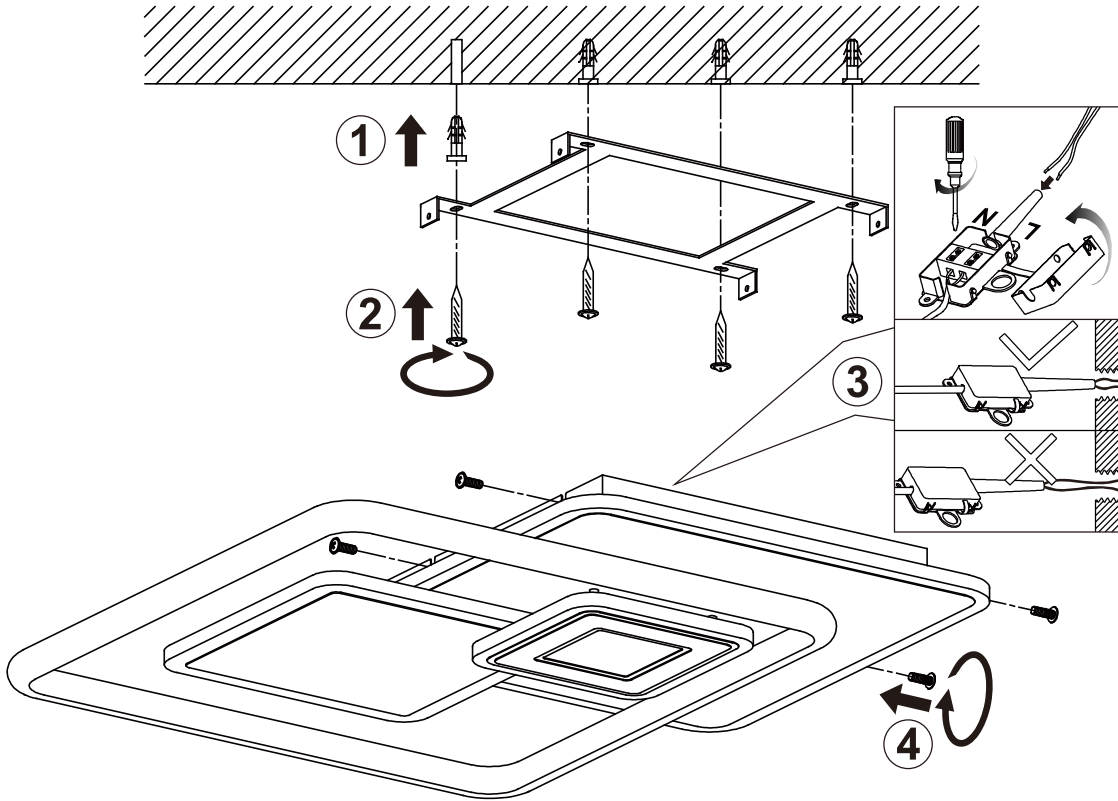

GLOBO Handels GmbH
Gewerbestr. 3
A-9184 Sankt Peter
Austria
www.globo-lighting.com
office@globo-lighting.com