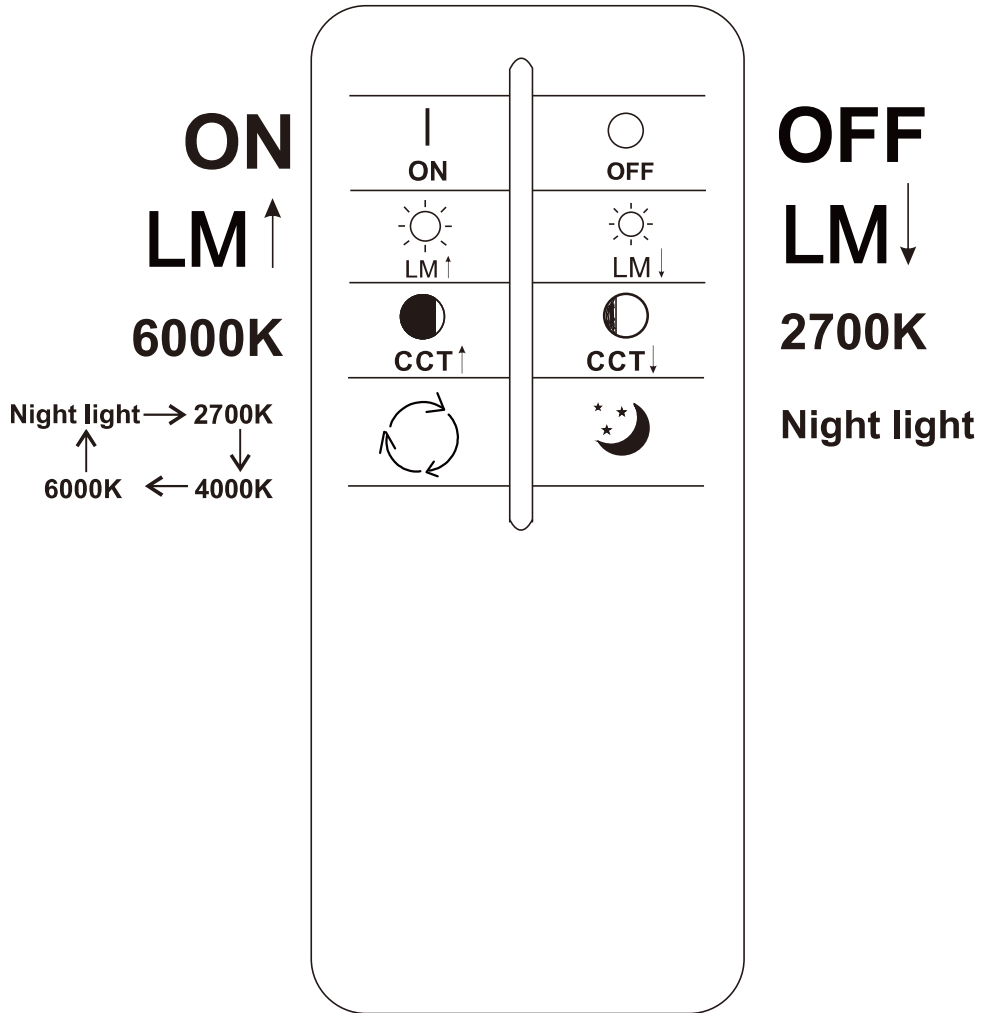

LED MAX 50W 36V
220-240V~ 50/60Hz

Frequency Bandwidth	Maximal radiation transmitting power
2410-2475MHz	-0.7dBm

GLOBO
LIGHTING
www.globo-lighting.com

48441-50

B

GLOBO Handels GmbH
Gewerbestr. 3
A-9184 Sankt Peter
Austria
www.globo-lighting.com
office@globo-lighting.com

Battery: 2 x AAA 1.5V

BATTERY DATA

2xAAA Super Heavy Duty Battery*incl.

*Manufacturer: Shenzhen GMCELL TECHNOLOGY CO.,LTD

Address: G Building,Hualian Panorama International Building,27 District,
Bao'an, Shenzhen,China

Model:R03P UM-4 1.5V

SAFETY INSTRUCTIONS