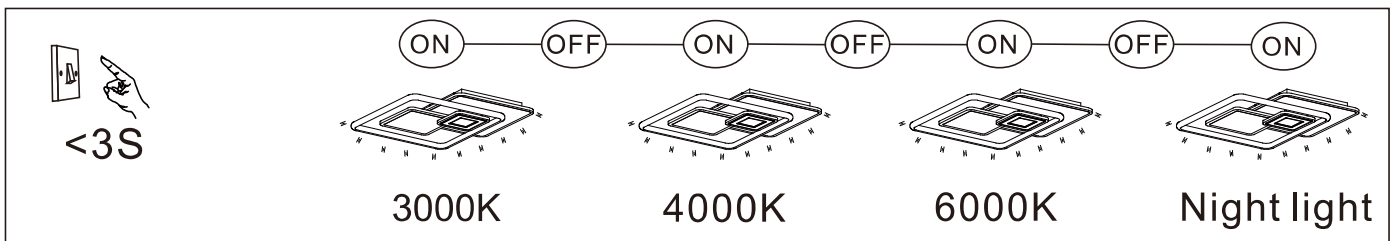

LED MAX 50W 36V
220-240V~ 50/60Hz

Frequency Bandwidth	Maximal radiation transmitting power
2410-2475MHz	-0.7dBm

GLOBO
LIGHTING
www.globo-lighting.com

48441-50

B

GLOBO Handels GmbH
Gewerbestr. 3
A-9184 Sankt Peter
Austria
www.globo-lighting.com
office@globo-lighting.com

Battery: 2 x AAA 1.5V

BATTERY DATA

2xAAA Super Heavy Duty Battery*incl.

*Manufacturer: Shenzhen GMCELL TECHNOLOGY CO.,LTD

Address: G Building,Hualian Panorama International Building,27 District,
Bao'an, Shenzhen,China

Model:R03P UM-4 1.5V

SAFETY INSTRUCTIONS