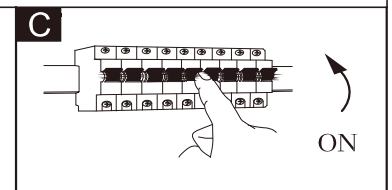

Battery: 2 x AAA 1.5V

BATTERY DATA

2xAAA Super Heavy Duty Battery*incl.

*Manufacturer: Shenzhen GMCELL TECHNOLOGY CO.,LTD

Address: G Building,Hualian Panorama International Building,27 District,
Bao'an, Shenzhen,China

Model:R03P UM-4 1.5V

SAFETY INSTRUCTIONS