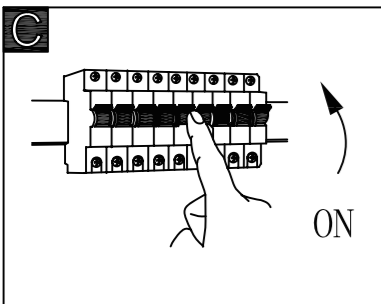

GLOBO

LIGHTING

48544-60SH

smart voice control

B

- colour change
- incl.
- dimmable
- night light
- LED
- memory function

smart APP control

free APP

compatible with Alexa Powered By
 compatible with Google Assistant Intelligence Inside

Frequency Bandwidth	Maximal radiation transmitting power	1x60W LED 37-47V 220-240V~ 50/60Hz
2400-2483.5MHz	<7dBm	

ON Any key 	OFF 	Lumen	Lumen
Kelvin 6500K-Kelvin 2700K 	Kelvin 2700K-Kelvin 6500K 	Kelvin 2700K-4000K-6500K 	Night light
			10%

Download Tuya App:

Get latest manual:

Functional Video:

Tuya App - Pairing Process

08:00 to 16:00
(Monday to Friday)

+43 (0)4253 320 50 083

(Please consider, your telephone operator's usual charges for calls to Austria will apply.)

GLOBO Handels GmbH
Gwerbestrasse 3
A-9184 Sankt Peter, AUSTRIA
www.globo-lighting.com