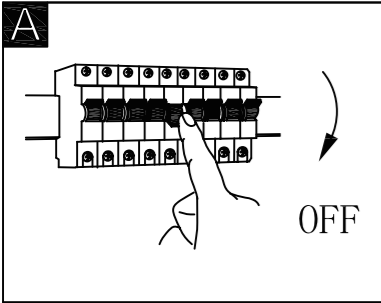

GLOBO

LIGHTING

48544-60SH

smart voice control 

B

- colour change
- incl.
- dimmable
- night light
- LED
- memory function

smart APP control

free APP