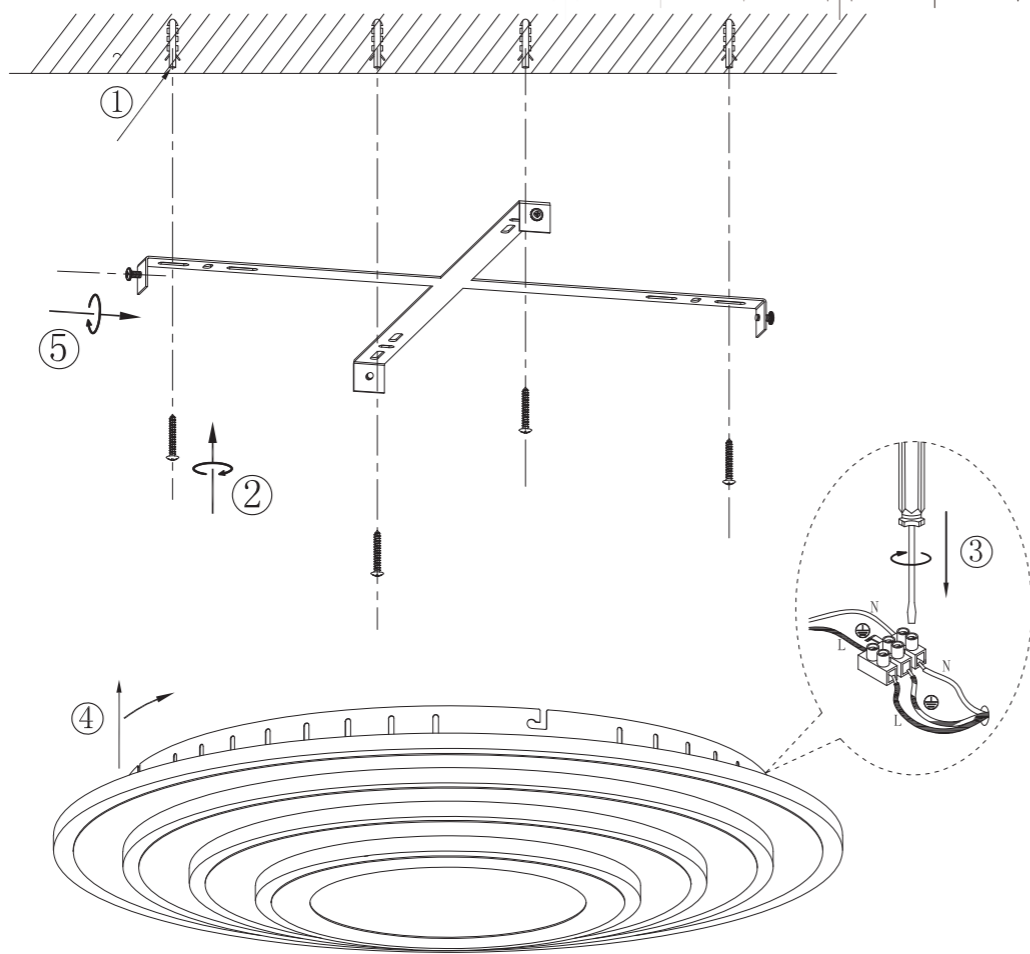

- colour change
- incl.
- dimmable
- night light
- LED
- memory function

smart APP control

free APP

compatible with Alexa Powered By
 compatible with Google Assistant Intelligence Inside