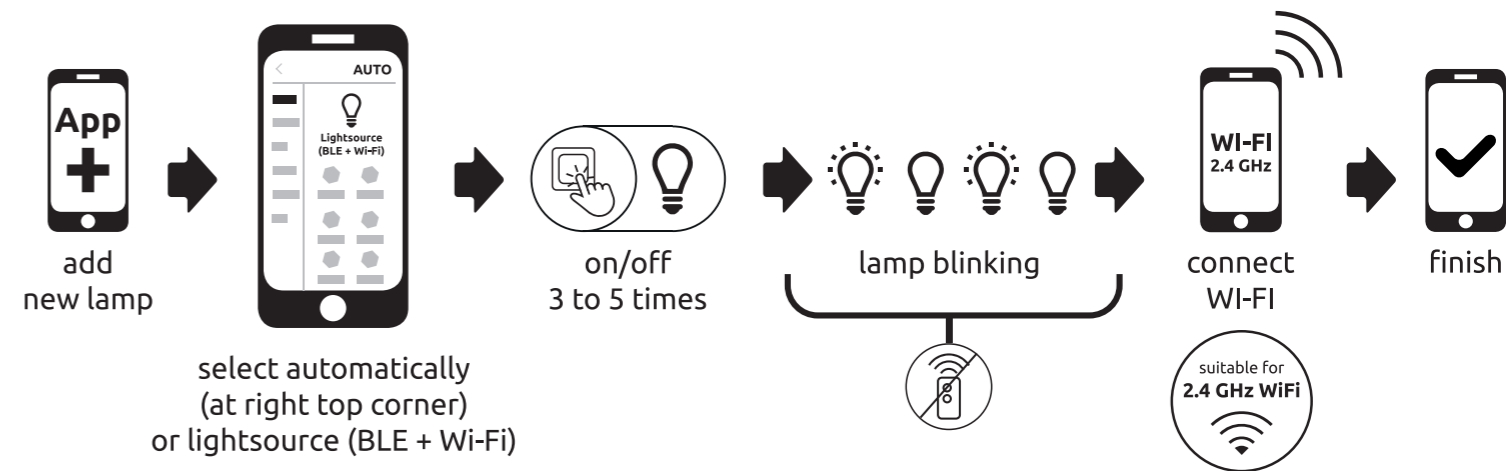

compatible with Alexa  Powered By 
 compatible with Google Assistant  Intelligence Inside

Frequency Bandwidth	Maximal radiation transmitting power	1x60W LED 37-47V 220-240V~ 50/60Hz
2400-2483.5MHz	<7dBm	

ON Any key 	OFF 	Lumen 	Lumen 
Kelvin 6500K-Kelvin 2700K 	Kelvin 2700K-Kelvin 6500K 	Kelvin 2700K-4000K-6500K 	Night light 
			 10%

Download Tuya App:

Get latest manual:

Functional Video:

Tuya App - Pairing Process