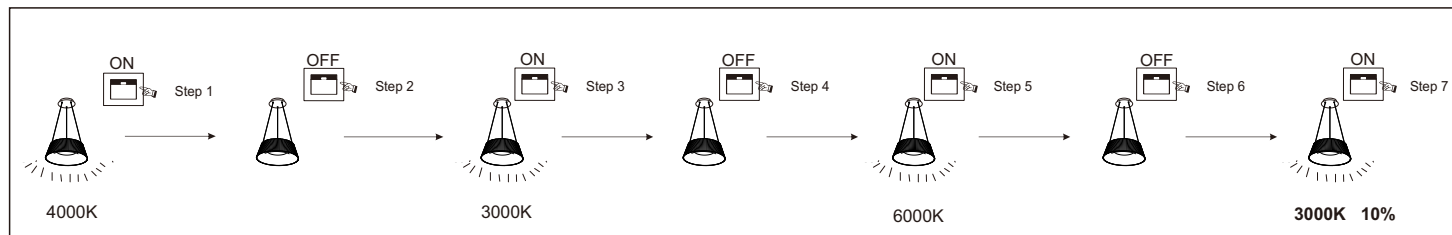

Frequency Bandwidth	Maximal radiation transmitting power
2403MHz-2476MHz	6dBm

GLOBO Handels GmbH
Gewerbestrasse 3
A-9184 Sankt Peter
AUSTRIA