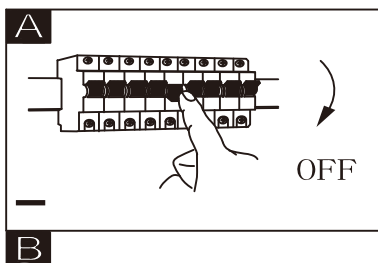

GLOBO

LIGHTING

www.globo-lighting.com

48801AH-45

- memory function
- 4000 K 3 LIGHT STEPS 6000 K 3000 K
- many light steps
- 3000 K - 6000 K
- night light
- colour fixing
- 260 lm 1900 lm output
- incl.
- dimmable
- many steps