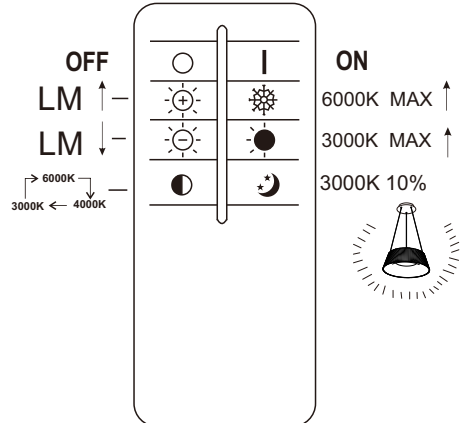

GLOBO

LIGHTING

www.globo-lighting.com

48801AH-45

- memory function
- 4000 K 3 LIGHT STEPS 6000 K 3000 K
- many light steps
- 3000 K - 6000 K
- night light
- colour fixing
- 260 lm 1900 lm output
- incl.
- dimmable
- many steps