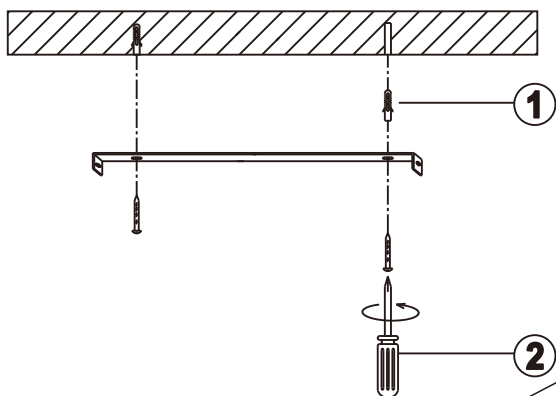

GLOBO

LIGHTING

www.globo-lighting.com

48801AH-45

- memory function
- 4000 K 3 LIGHT STEPS 6000 K 3000 K
- many light steps
- 3000 K - 6000 K
- night light
- colour fixing
- 260 lm 1900 lm output
- incl.
- dimmable
- many steps