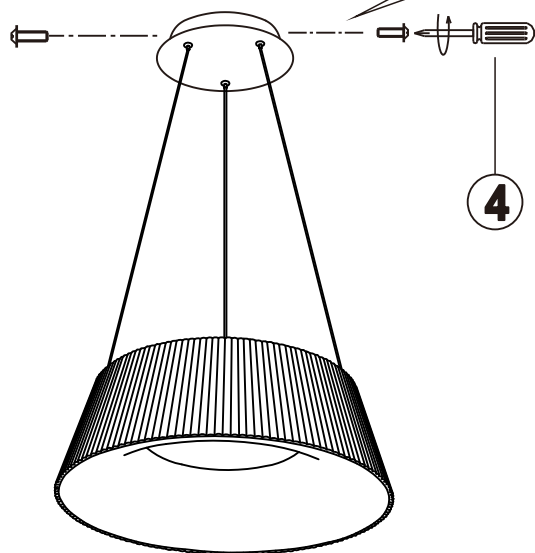

GLOBO

LIGHTING

www.globo-lighting.com

48801AH-45

- memory function
- 4000 K 3 LIGHT STEPS 6000 K 3000 K
- many light steps
- 3000 K - 6000 K
- night light
- colour fixing
- 260 lm 1900 lm output
- incl.
- dimmable
- many steps