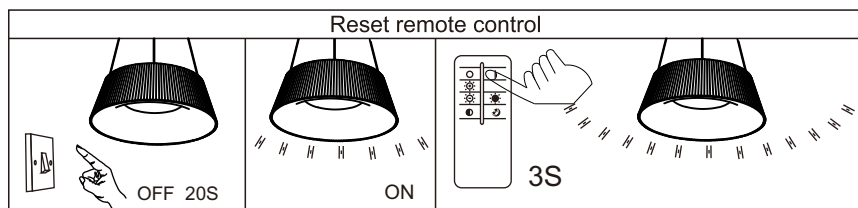

GLOBO

LIGHTING

www.globo-lighting.com

48801AH-45

- memory function
- 4000 K 3 LIGHT STEPS 6000 K 3000 K
- many light steps
- 3000 K - 6000 K
- night light
- colour fixing
- 260 lm 1900 lm output
- incl.
- dimmable
- many steps