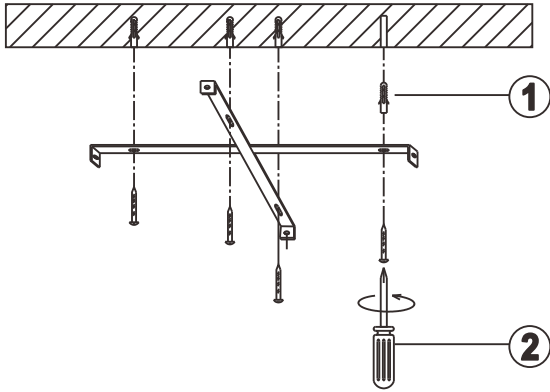

GLOBO

LIGHTING

www.globo-lighting.com

48801W-45

- memory function
- 4000K - 6000K LIGHT STEPS 3000K
- many light steps
- 3000K - 6000K
- night light
- colour fixing
- incl. remote control
- dimmable
- many steps