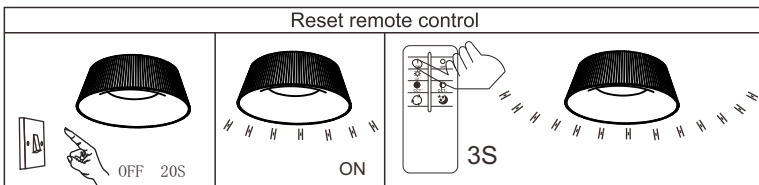

GLOBO

LIGHTING

www.globo-lighting.com

48801W-45

- memory function
- 4000K - 6000K LIGHT STEPS 3000K
- many light steps
- 3000K - 6000K
- night light
- colour fixing
- incl. remote control
- dimmable
- many steps

ON
LM ↑
6000K

OFF
LM ↓
3000K

Night light → 3000K
6000K ← 4000K

CCT ↑ CCT ↓

Night light

Frequency Bandwidth	Maximal radiation transmitting power
2410-2475MHz	-0.7dBm

1xMax 45W LED
220-240V~ 50/60Hz

GLOBO Handels GmbH
Gewerbestr. 3
A-9184 Sankt Peter
AUSTRIA