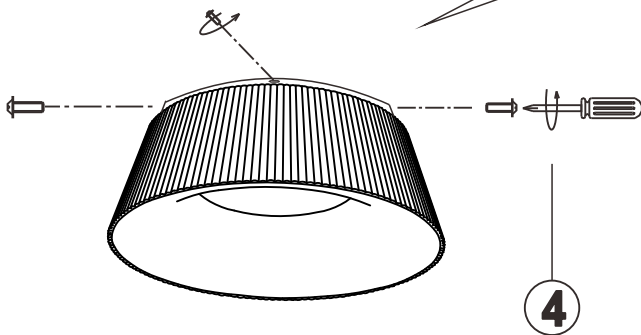

GLOBO

LIGHTING

www.globo-lighting.com

48801W-45

- memory function
- 4000K - 6000K LIGHT STEPS 3000K
- many light steps
- 3000K - 6000K
- night light
- colour fixing
- incl. remote control
- dimmable
- many steps

ON
LM ↑
6000K

OFF
LM ↓
3000K

Night light → 3000K
6000K ← 4000K

CCT ↑ CCT ↓

Night light

Frequency Bandwidth	Maximal radiation transmitting power
2410-2475MHz	-0.7dBm

1xMax 45W LED
220-240V~ 50/60Hz

GLOBO Handels GmbH
Gewerbestr. 3
A-9184 Sankt Peter
AUSTRIA