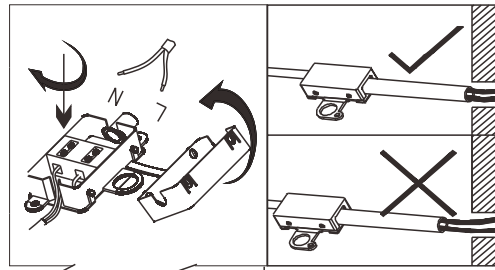

GLOBO

LIGHTING

www.globo-lighting.com

48801W-45

- memory function
- 4000K - 6000K LIGHT STEPS 3000K
- many light steps
- 3000K - 6000K
- night light
- colour fixing
- incl. remote control
- dimmable
- many steps