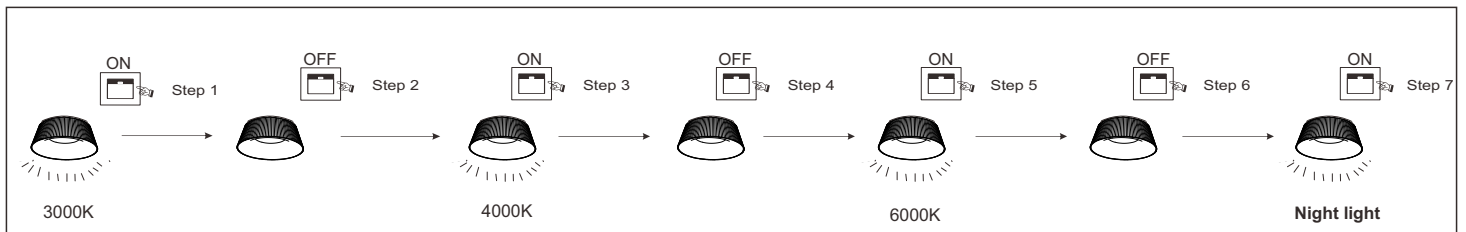

GLOBO

LIGHTING

www.globo-lighting.com

48801W-45

- memory function
- 4000K - 6000K LIGHT STEPS 3000K
- many light steps
- 3000K - 6000K
- night light
- colour fixing
- incl. remote control
- dimmable
- many steps

ON
LM ↑
6000K

OFF
LM ↓
3000K

Night light → 3000K
6000K ← 4000K

CCT ↑ CCT ↓

Night light

Frequency Bandwidth	Maximal radiation transmitting power
2410-2475MHz	-0.7dBm

1xMax 45W LED
220-240V~ 50/60Hz

GLOBO Handels GmbH
Gewerbestr. 3
A-9184 Sankt Peter
AUSTRIA