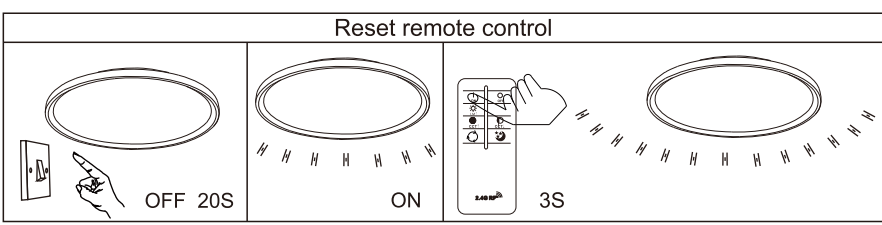

## 48802-48

- memory function
- 3 LIGHT STEPS (4000K, 6000K, 2700K)
- 2700K-6000K
- night light
- dimmable
- colour fixing
- incl. remote control
- many light steps
- many steps

GLOBO Handels GmbH  
Gewerbestr. 3  
A-9184 Sankt Peter  
Austria  
www.globo-lighting.com  
office@globo-lighting.com