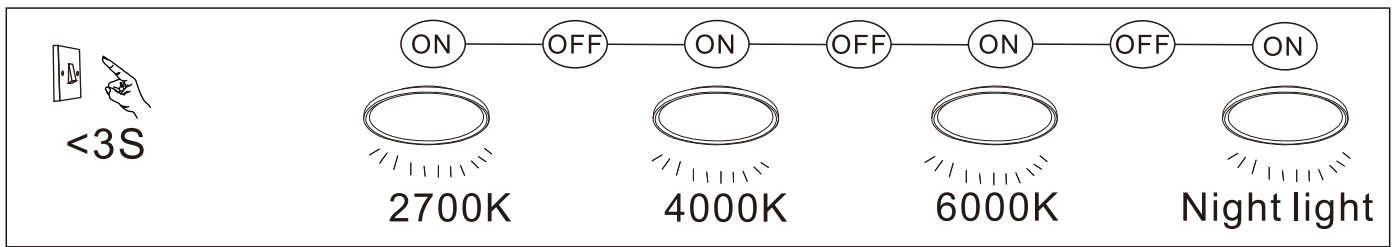

**A**

LED MAX 48W 35V  
220-240V~ 50/60Hz

Frequency Bandwidth	Maximal radiation transmitting power
2410-2475MHz	-0.7dBm

## 48802-48

- memory function
- 3 LIGHT STEPS (4000K, 6000K, 2700K)
- 2700K-6000K
- night light
- dimmable
- colour fixing
- incl. remote control
- many light steps
- many steps

GLOBO Handels GmbH  
Gewerbestr. 3  
A-9184 Sankt Peter  
Austria  
www.globo-lighting.com  
office@globo-lighting.com