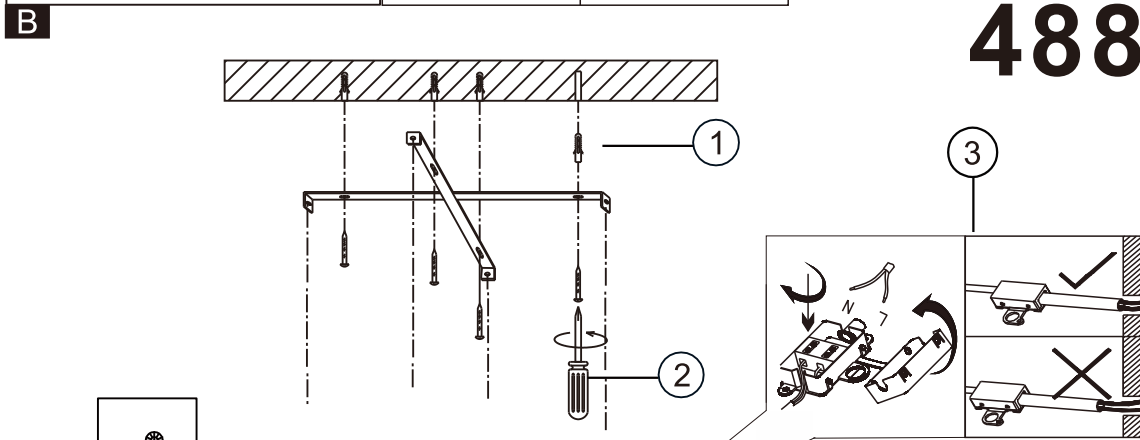

A

LED MAX 48W 35V
220-240V~ 50/60Hz

Frequency Bandwidth	Maximal radiation transmitting power
2410-2475MHz	-0.7dBm

GLOBO LIGHTING

48802-48