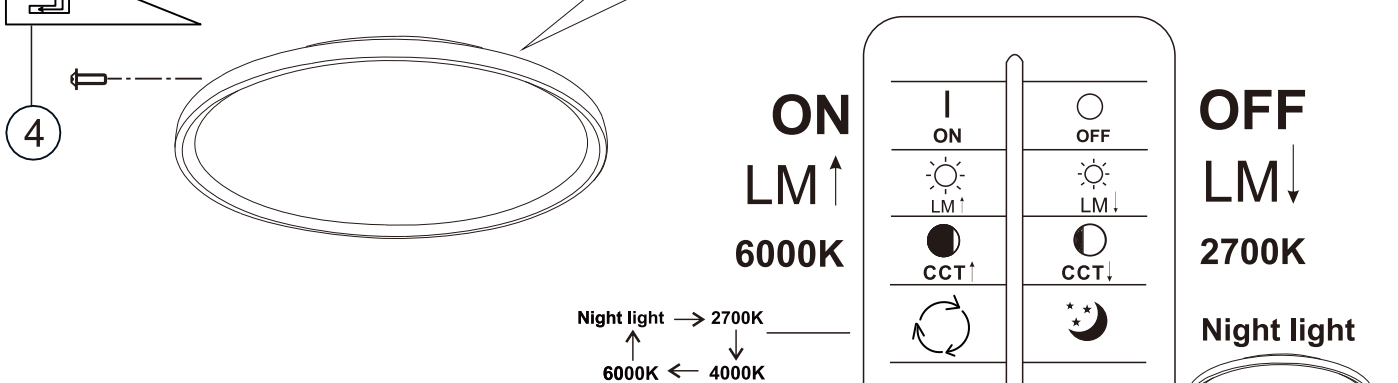

**A**

LED MAX 48W 35V  
220-240V~ 50/60Hz

Frequency Bandwidth	Maximal radiation transmitting power
2410-2475MHz	-0.7dBm

## 48802-48

- memory function
- 3 LIGHT STEPS (4000K, 6000K, 2700K)
- 2700K-6000K
- night light
- dimmable
- colour fixing
- incl. remote control
- many light steps
- many steps

GLOBO Handels GmbH  
Gewerbestr. 3  
A-9184 Sankt Peter  
Austria  
www.globo-lighting.com  
office@globo-lighting.com