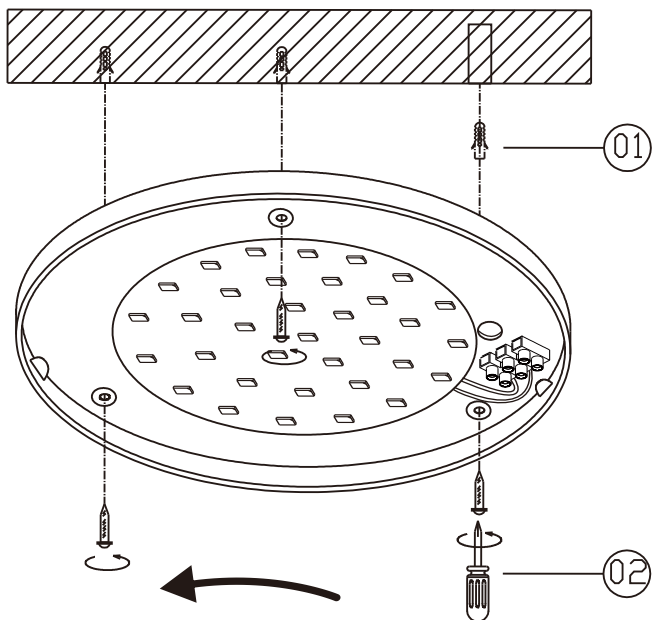

GLOBO

LIGHTING

www.globo-lighting.com

48916-40

- memory function
- 4000 K - 6000 K LIGHT STEPS 3000 K
- 3 light steps
- 3000 K - 6000 K
- night light
- sparkle decor
- colour fixing
- 280lm - 2620lm output
- incl.
- many light steps
- dimmable
- many steps