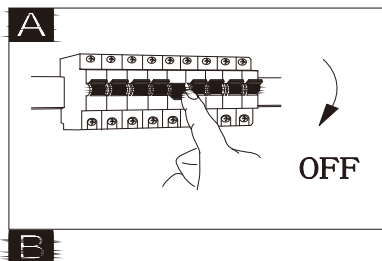

GLOBO

LIGHTING

www.globo-lighting.com

48916-40

- memory function
- 4000 K - 6000 K LIGHT STEPS 3000 K
- 3 light steps
- 3000 K - 6000 K
- night light
- sparkle decor
- colour fixing
- 280lm - 2620lm output
- incl.
- many light steps
- dimmable
- many steps