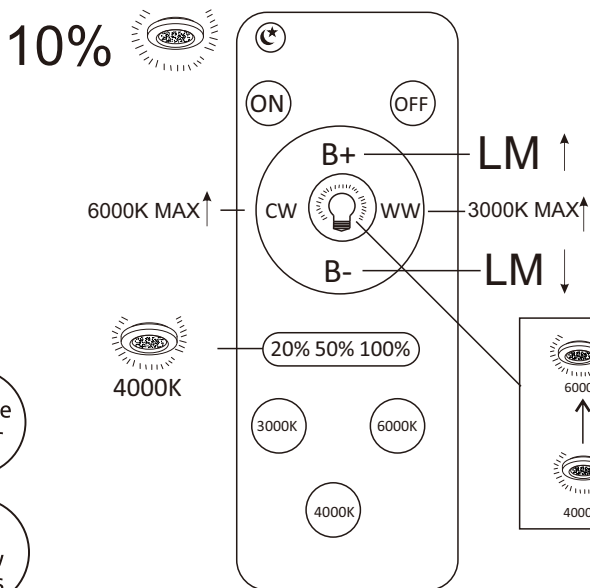

GLOBO

LIGHTING

www.globo-lighting.com

48916-40

- memory function
- 4000 K - 6000 K LIGHT STEPS 3000 K
- 3 light steps
- 3000 K - 6000 K
- night light
- sparkle decor
- colour fixing
- 280lm - 2620lm output
- incl.
- many light steps
- dimmable
- many steps