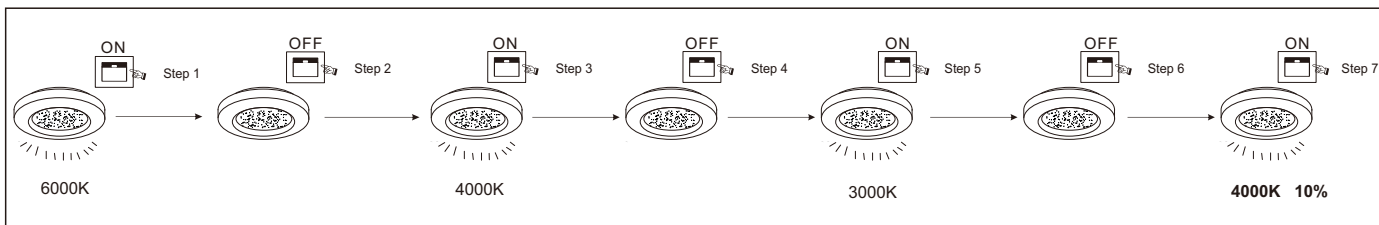

GLOBO

LIGHTING

www.globo-lighting.com

48916-40

- memory function
- 4000 K - 6000 K LIGHT STEPS 3000 K
- 3 light steps
- 3000 K - 6000 K
- night light
- sparkle decor
- colour fixing
- 280lm - 2620lm output
- incl.
- many light steps
- dimmable
- many steps