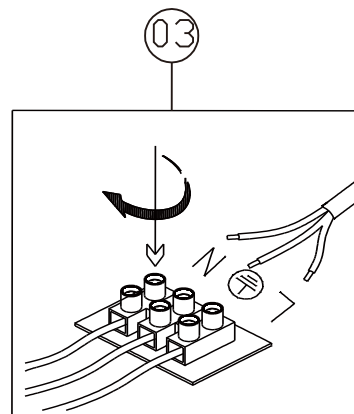

GLOBO

LIGHTING

www.globo-lighting.com

48916-40

- memory function
- 4000 K - 6000 K LIGHT STEPS 3000 K
- 3 light steps
- 3000 K - 6000 K
- night light
- sparkle decor
- colour fixing
- 280lm - 2620lm output
- incl.
- many light steps
- dimmable
- many steps