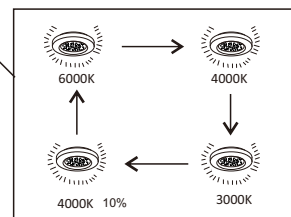

GLOBO

LIGHTING

www.globo-lighting.com

48916-40

- memory function
- 4000 K - 6000 K LIGHT STEPS 3000 K
- 3 light steps
- 3000 K - 6000 K
- night light
- sparkle decor
- colour fixing
- 280lm - 2620lm output
- incl.
- many light steps
- dimmable
- many steps