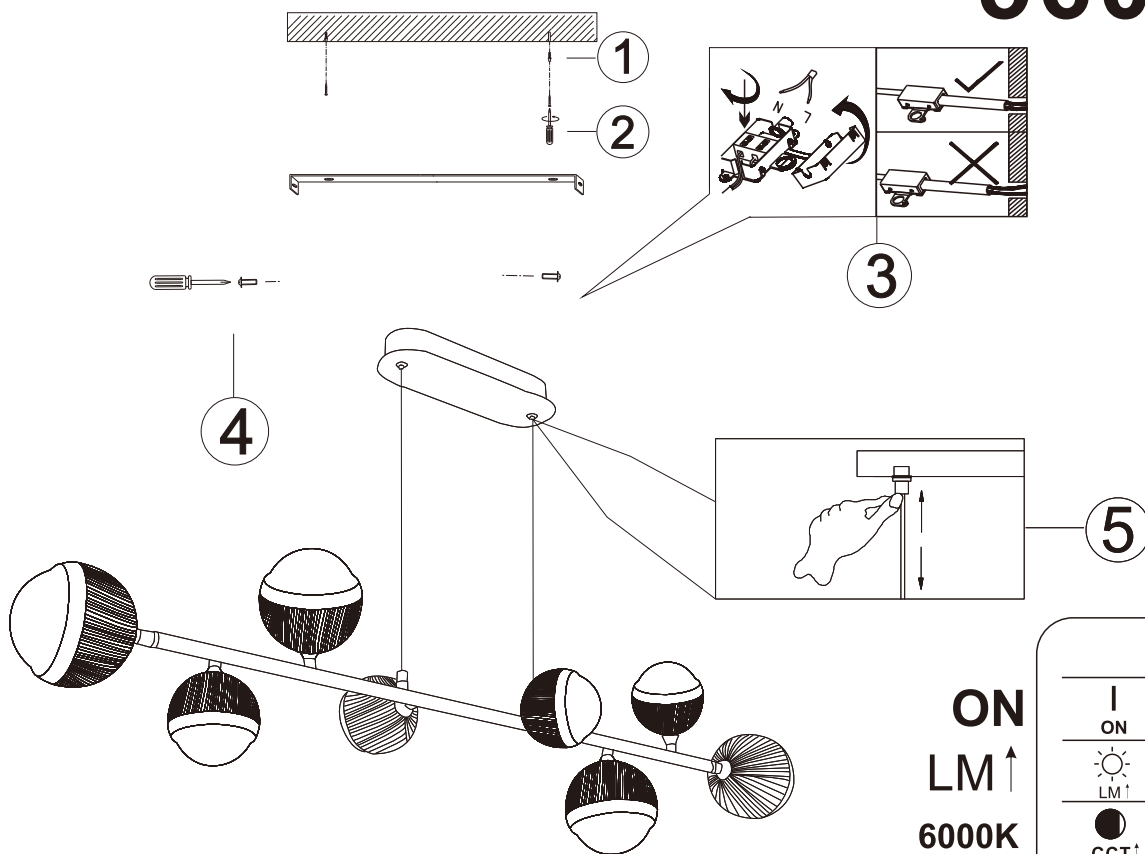

LED MAX 56W 35V
220-240V~ 50/60Hz

Frequency Bandwidth	Maximal radiation transmitting power
2410-2475MHz	-0.7dBm

GLOBO
 LIGHTING

www.globo-lighting.com

56011-8

B

memory function 4000 K **3** LIGHT STEPS 6000 K 2700K

2700K-6000K night light dimmable

colour fixing incl. many light steps many steps

Night light → 2700K
 6000K ← 4000K

ON **OFF**

LM ↑ LM ↓

6000K 2700K

CCT ↑ CCT ↓

Night light

Reset remote control

OFF 20S ON 3S

<3S

ON OFF ON OFF ON OFF ON

2700K 4000K 6000K Night light

GLOBO Handels GmbH
 Gewerbestrasse 3
 A-9184 Sankt Peter
 AUSTRIA