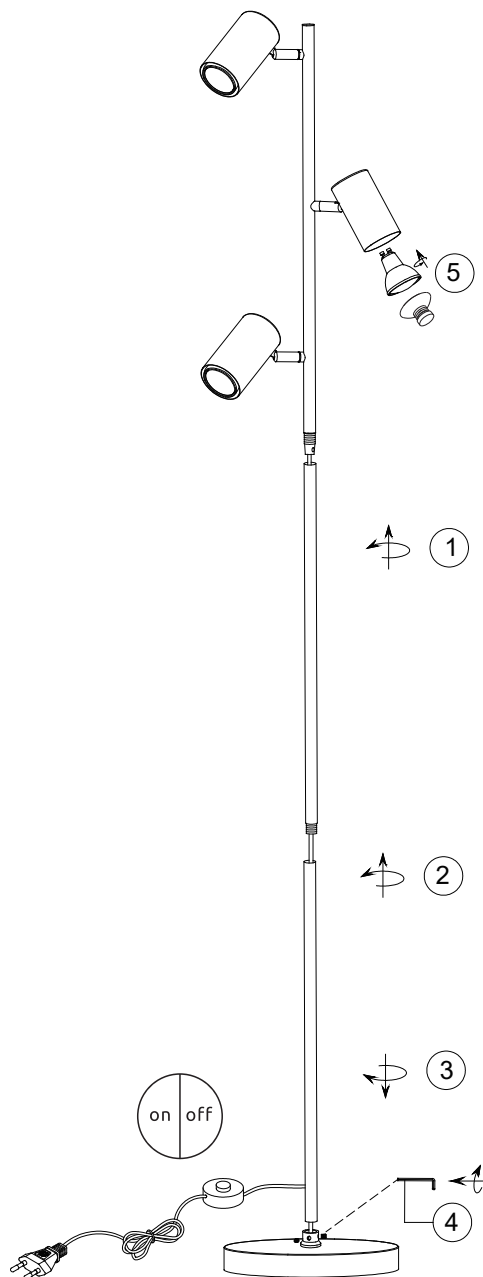

# GLOBO

LIGHTING

[www.globo-lighting.com](http://www.globo-lighting.com)

57910S 57910SB  
57910SG 57910SW  
57911SS

3x MAX 5W GU10 LED  
230V~ 50Hz

GLOBO Handels GmbH  
Gewerbestr. 3  
A-9184 Sankt Peter  
AUSTRIA  
[www.globo-lighting.com](http://www.globo-lighting.com)  
[office@globo-lighting.com](mailto:office@globo-lighting.com)