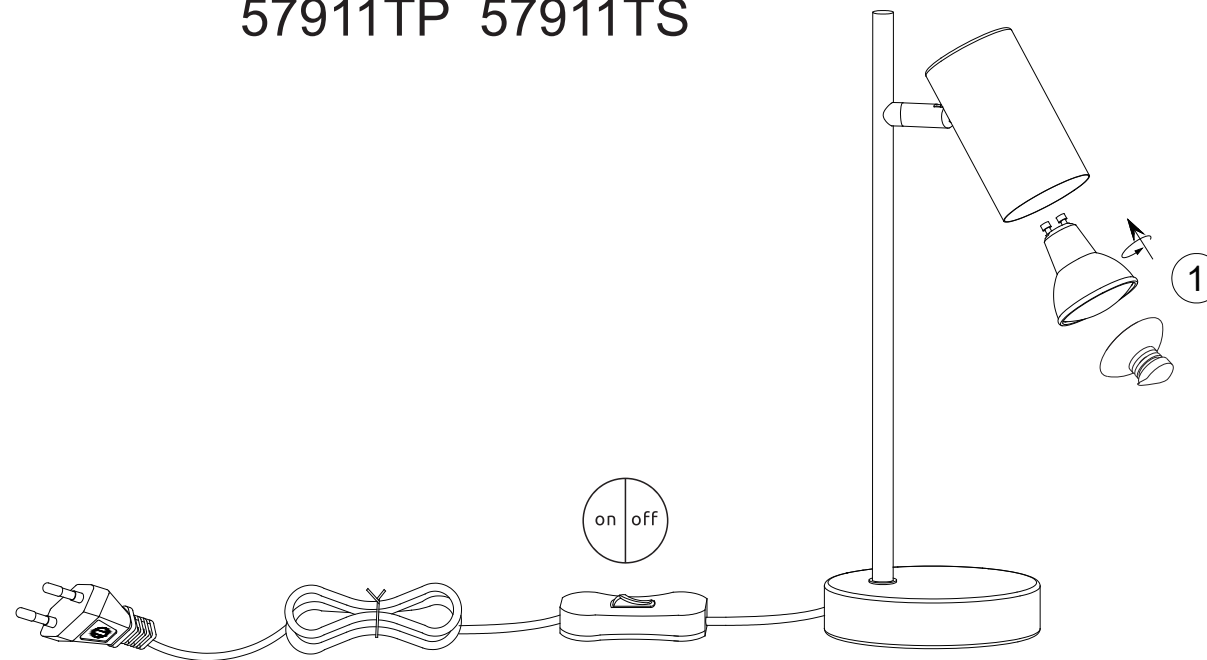

GLOBO

LIGHTING

www.globo-lighting.com

57910T 57910TB

57910TG 57910TW

57911TP 57911TS

1x MAX 5W GU10 LED
230V~ 50Hz

GLOBO Handels GmbH
Gewerbestr. 3
A-9184 Sankt Peter
AUSTRIA
www.globo-lighting.com
office@globo-lighting.com