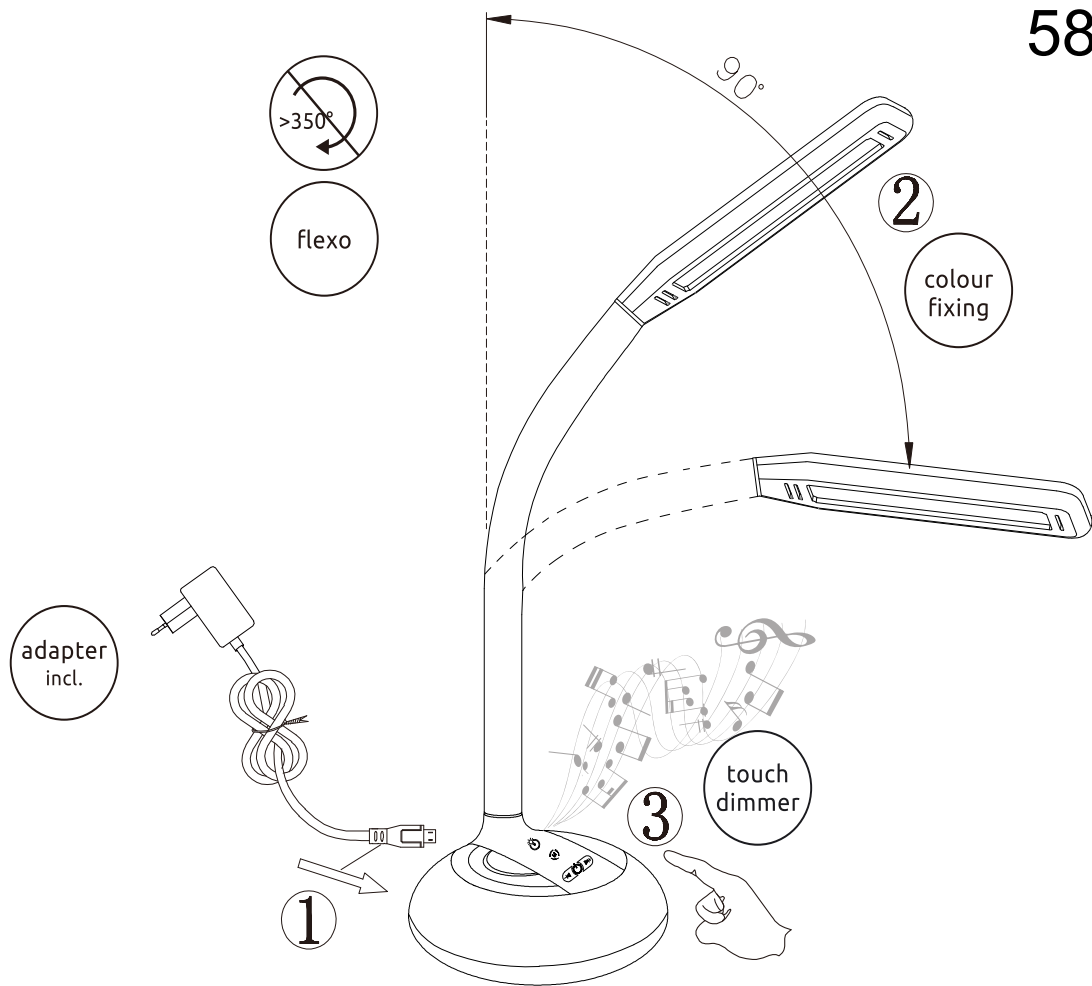

GLOBO

LIGHTING

www.globo-lighting.com

58409

ON 10%=42lm touch on/off	40%=168lm	100%=420lm	OFF
many light steps 3 LIGHT STEPS 3000 K	3000K	4500K	6000K
3Sec	3Sec	3Sec	OFF

ON RGB RGB colour change	RGB RGB colour fixing	OFF 3Sec	
--------------------------------	--------------------------	-------------	--

Frequency Bandwidth	Maximal radiation transmitting power
110K-205KHZ	33.58dBuV/m

ON 5W Bluetooth name: OS-HP-BL 3Sec a	b	c 3Sec 5W	OFF 3Sec d
---	---	-----------------	------------------

GLOBO Handels GmbH
Gwerbestrasse 3
A-9184 Sankt Peter
Austria