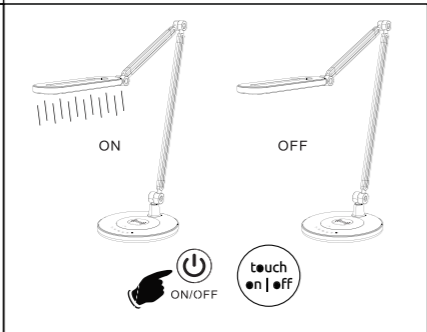

GLOBO

LIGHTING

www.globo-lighting.com

58424

touch many steps

GLOBO Handels GmbH Gewerbestrasse 3, A-9148 Sankt Peter AUSTRIA

GLOBO

LIGHTING

www.globo-lighting.com

58424