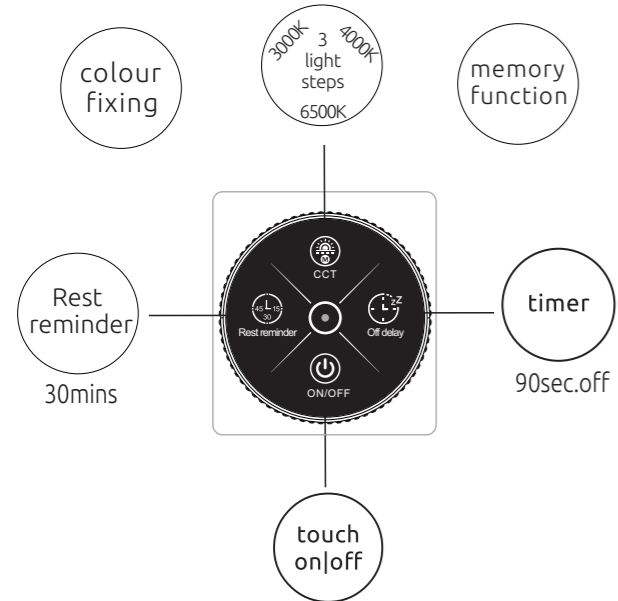

1x 12W LED DC12V
220-240V~ 50/60Hz

GLOBO Handels GmbH Gewerbestrasse 3, A-9148 Sankt Peter AUSTRIA
www.globo-lighting.com | office@globo-lighting.com