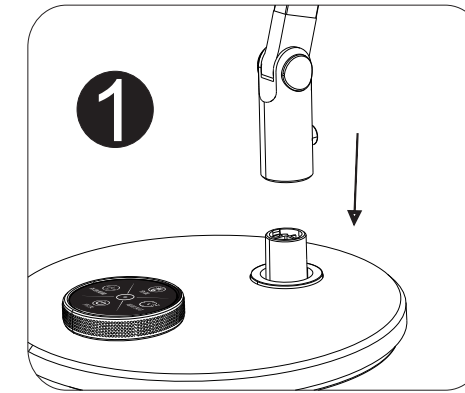

GLOBO Handels GmbH Gewerbestrasse 3, A-9148 Sankt Peter AUSTRIA
www.globo-lighting.com | office@globo-lighting.com

GLOBO Handels GmbH Gewerbestrasse 3, A-9148 Sankt Peter AUSTRIA
www.globo-lighting.com | office@globo-lighting.com