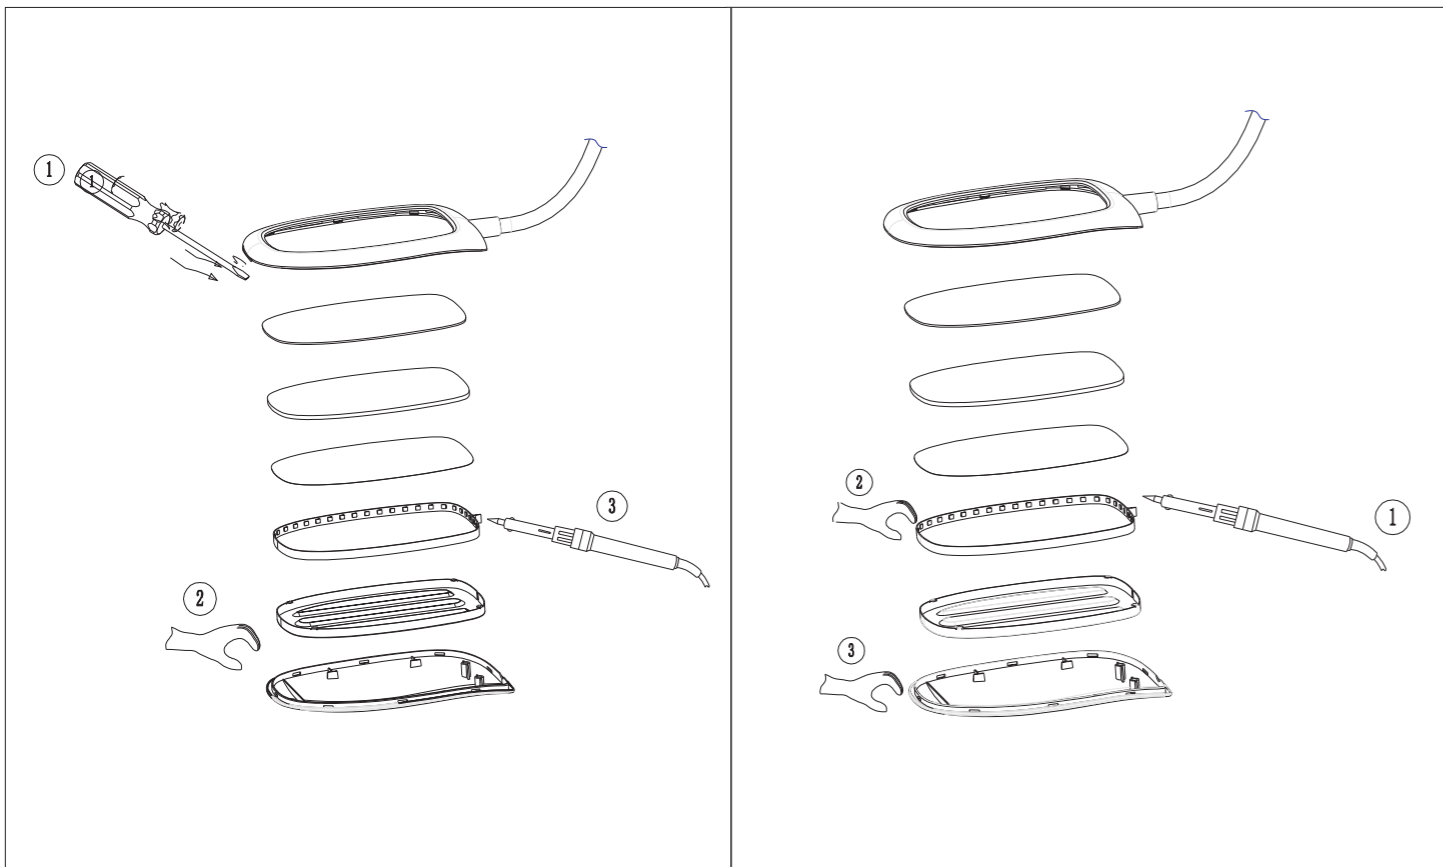

Anleitung zum Auswechseln der LEDs / Instruction how to change the LEDs