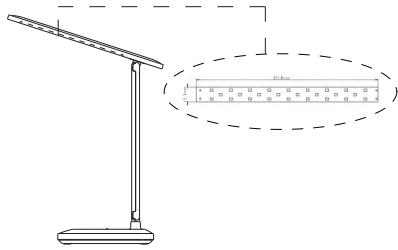

Lichtquelle:

DEU

Lichtquelle:

Die Lichtquelle ist nicht tauschbar, weil sie konstruktionsbedingt fest mit dem umgebenden Produkt verbunden ist.

Dieses Produkt enthält eine Lichtquelle der Energieeffizienzklasse <F>.

Die LED - Lichtquelle ist nicht austauschbar.

GBR

Light source:

The light source is not interchangeable because it is determined by the surrounding product design.

This product contains a light source of energy efficiency class <F>.

The LED - light source cannot be replaced.

BG

Източник на светлина:

Източникът на светлина не може да се подменя, тъй като поради конструкцията си е трайно фиксиран към заобикалящия го продукт. Този продукт включва светлинен източник с клас на енергийна ефективност <F>.

LED източникът на светлина не може да се подменя.

BIH

Izvor svjetla :

Izvor svjetla nije zamjenjiv , jer je konstrukcijski pričvršćen na proizvod. Ovaj proizvod sadrži izvor svjetlosti klase energetske učinkovitosti <F>.

LED – izvor svjetla nije moguće zamjeniti

CZ

Zdroj světla:

Světelný zdroj není možné vyměnit, protože je díky své konstrukci pevně spojený s produktem. Tento výrobek obsahuje světelný zdroj s třídou energetické účinnosti <F>.

Světelný zdroj není vyměnitelný.

DK

Lyskilde:

Lyskilden kan ikke udskiftes, fordi den er fast forbundet med det omgivende produkt. Dette produkt indeholder en lyskilde i energieffektivitetsklasse < F >.

LED- lyskilden kan ikke udskiftes.

ET

Valgusallikas:

Valgusallikas ei ole välja vahetatav, sest ta on tootega ehituslikult kindlalt seotud. Toode sisaldab energiatõhususe klassi <F> valgusallikat.

LED - valgusallikat ei saa asendada.

ES

Fuente de luz:

La fuente de luz no es sustituible porque está fija en el producto desde la construcción. Este producto contiene una fuente luminosa de la clase de eficiencia energética <F>.

Bombilla no reemplazable.

FI

Valonlähde:

Valonlähde ei voi vaihtaa uuteen, sillä se on rakenteellisesti yhdistetty ympäröivään tuotteeseen.

Tämä tuote sisältää valonlähteen, jonka energiatehokkuusluokka on <F>.

LED-valonlähde ei voi vaihtaa uuteen.

PL

Źródło światła:

Źródła światła nie można wymienić, ponieważ jest zintegrowane z produktem ze względu na swoją konstrukcję.

Ten produkt zawiera źródło światła o klasie efektywności energetycznej <F>.

LED - źródło światła nie może być wymienione.

PT

Fonte de Luz:

A fonte de luz não é substituível porque devido às suas características construtivas está fixada de forma permanente ao produto circundante. Este produto contém uma fonte de luz da classe de eficiência energética <F>.

Lâmpada não substituível.

FR:

Source lumineuse:

La source lumineuse n'est pas remplaçable car elle est, de par la construction du produit, liée de façon permanente à celui-ci.

Ce produit contient une source lumineuse de classe d'efficacité énergétique <F>.

La source lumineuse LED n'est pas remplaçable.

GR:

Φωτεινή πηγή: